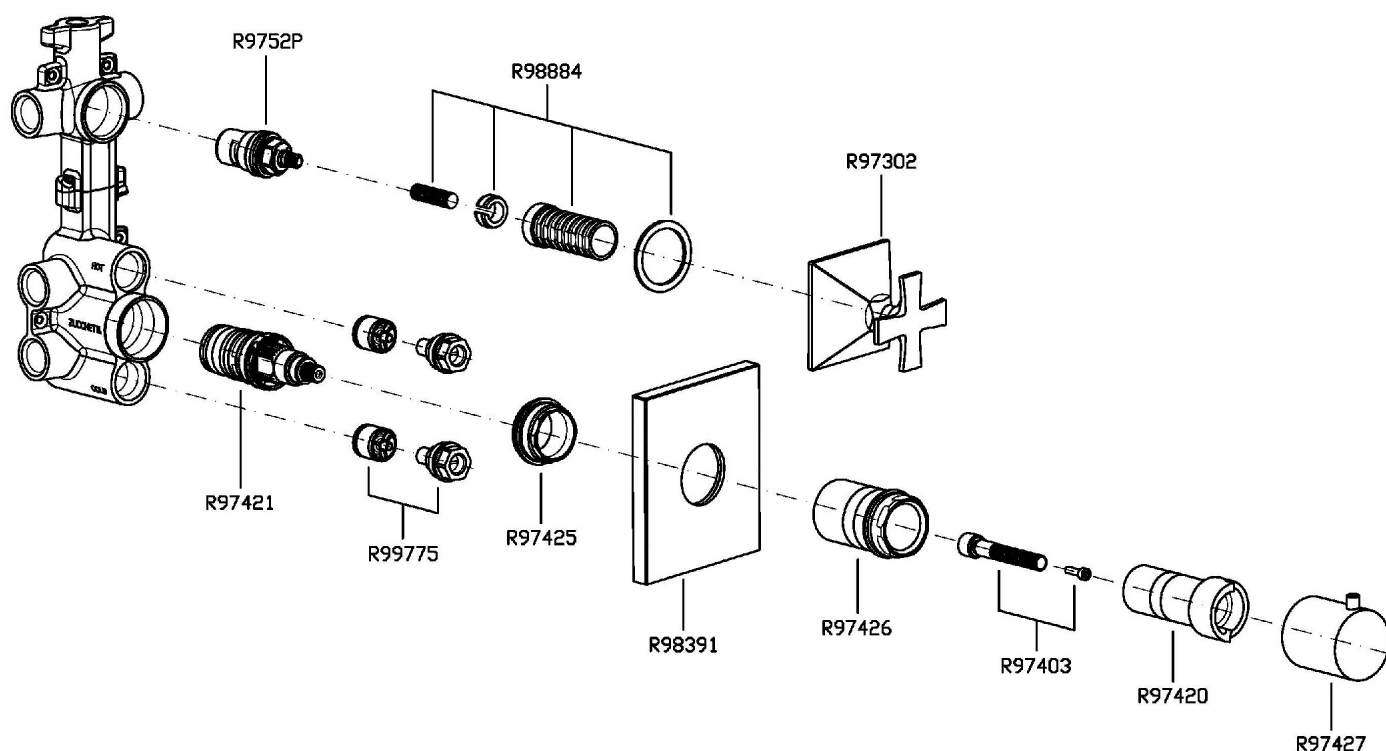

BELLAGIO

ZB1660

Esplosi / Exploded