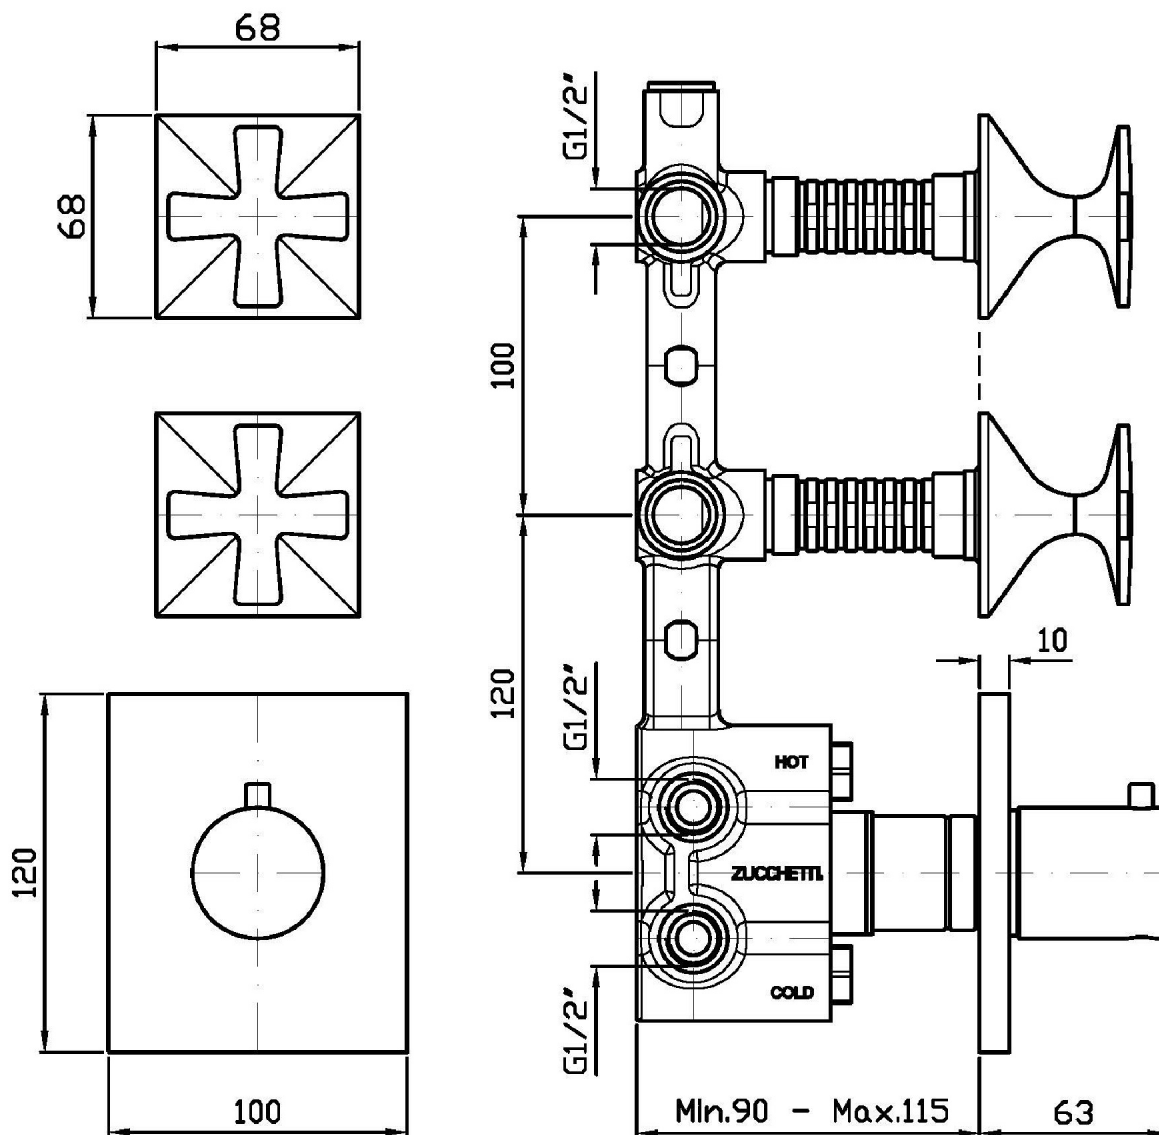

BELLAGIO

ZB1660

Disegno Complessivo / Overall Drawing