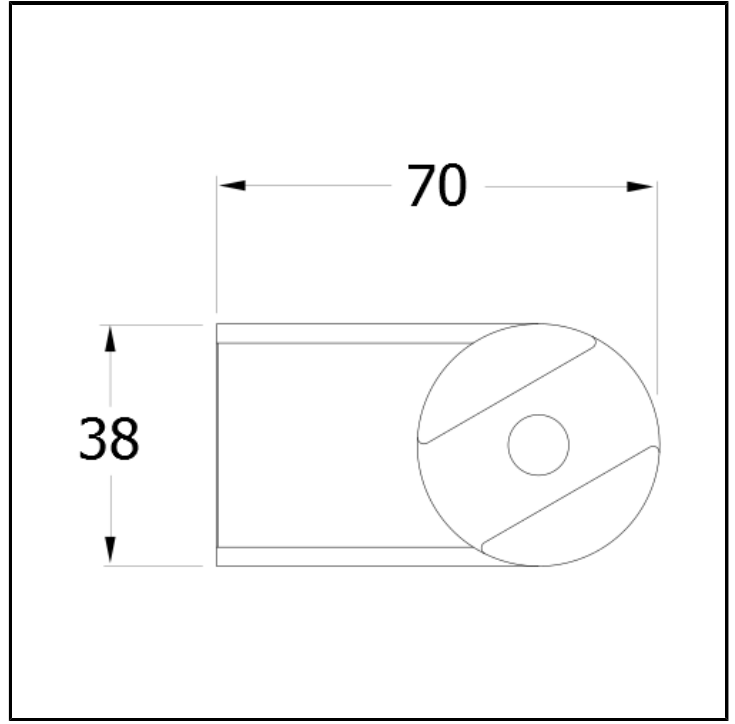

# CRIPD434

Adjustable ABS wall bracket for hand shower