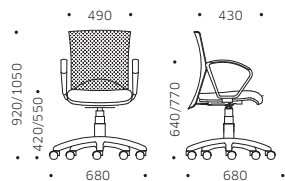

RN03D < RG2CA ^

OPERATIVE TASK

BURSA RETE GUEST CHAIR

RN03D

PLASTICA NERA BLACK PLASTIC

RN1CN

RG04D

PLASTICA GRIGIA GREY PLASTIC

RG2CA

MISURE E VARIANTI SIZES AND VARIANTS

RNO3D

RN1CN

RGO4D

RG2CA

CERTIFICAZIONI CERTIFICATIONS

EN 16139 EN 1022 EN 1728 Test by CATAS