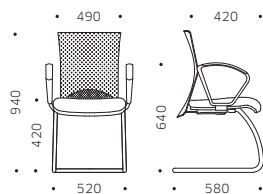

RN03D < RG2CA ^

OPERATIVE TASK

BURSA RETE GUEST CHAIR

RN03D

PLASTICA NERA BLACK PLASTIC

RN1CN

RG04D

PLASTICA GRIGIA GREY PLASTIC

RG2CA

MISURE E VARIANTI SIZES AND VARIANTS

RNO3D

RN1CN

RGO4D

RG2CA

CERTIFICAZIONI CERTIFICATIONS

EN 16139 EN 1022 EN 1728 Test by CATAS