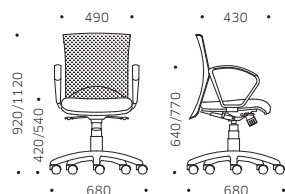

MISURE E VARIANTI SIZES AND VARIANTS

RGS4D

CERTIFICAZIONI CERTIFICATIONS

D.L. 81/08 EN 1335 Test by CATAS

FINITURE FINISHES

PARTI METALLICHE METAL PARTS

Verniciato nero / Black painted / Verni couleur noir / Acabado en negro

PARTI IN PLASTICA PLASTIC PARTS

Nero o grigio (RAL 7040) / Black or grey (RAL 7040) / Noir ou gris (RAL 7040) / Negro o gris (RAL 7040)

PARTI IN ALLUMINIO ALUMINIUM PARTS

Lucido, verniciato nero o argento (RAL 9006) / Polished, black or silver (RAL 9006) painted / Poli, verni couleur noir, ou argent (RAL 9006) / Pulido, acabado en negro o plateado (RAL 9006)

ACCESSORI ACCESSORIES

BRACCIOLO ARMREST

Ad anello o di forma a "T" in polipropilene / Ring or "T"-shaped polypropylene / Accoudoirs en forme d'anneau ou de "T" en polypropylène / En forma de anillo o de "T" en polipropileno

BASE GIREVOLE SWIVEL BASE

Alluminio a 5 razze / Aluminium 5 stars / Aluminium 5 branches / Aluminio de 5 radios

Acciaio a 5 razze / Steel 5 stars / Acier 5 branches / Acero de 5 radios
Poliamide a 5 razze / Polyamide 5 stars / Polyamide 5 branches / Poliamida de 5 radios

RIVESTIMENTI COVERINGS

rete
netting
réseau
red

RE

tessuto
fabric
tissu
tela

AG - AR - AL - BR - BB - BL - CR - CT - CE - DB - ET

DOTAZIONI MECCANICHE TECHNICAL FEATURES

Schienale regolabile in altezza / Sedile regolabile in altezza / Meccanismo di inclinazione sincronizzata / Dispositivo regolazione di tensione / Sistema di sicurezza antiritorno / Bracciolo regolabile in altezza