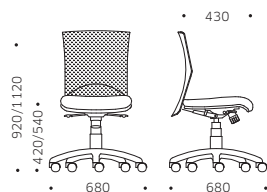

RGS3D

CERTIFICAZIONI CERTIFICATIONS

D.L. 81/08 EN 1335 Test by CATAS

FINITURE FINISHES

PARTI METALLICHE METAL PARTS

Verniciato nero / Black painted / Verni couleur noir / Acabado en negro

PARTI IN PLASTICA PLASTIC PARTS

Nero o grigio (RAL 7040) / Black or grey (RAL 7040) / Noir ou gris (RAL 7040) / Negro o gris (RAL 7040)

PARTI IN ALLUMINIO ALUMINIUM PARTS

Lucido, verniciato nero o argento (RAL 9006) / Polished, black or silver (RAL 9006) painted / Poli, verni couleur noir, ou argent (RAL 9006) / Pulido, acabado en negro o plateado (RAL 9006)

ACCESSORI ACCESSORIES

BRACCIOLO ARMREST

Ad anello o di forma a "T" in polipropilene / Ring or "T"-shaped polypropylene / Accoudoirs en forme d'anneau ou de "T" en polypropylène / En forma de anillo o de "T" en polipropileno

BASE GIREVOLE SWIVEL BASE

Alluminio a 5 razze / Aluminium 5 stars / Aluminium 5 branches / Aluminio de 5 radios

Acciaio a 5 razze / Steel 5 stars / Acier 5 branches / Acero de 5 radios
Poliamide a 5 razze / Polyamide 5 stars / Polyamide 5 branches / Poliamida de 5 radios

RIVESTIMENTI COVERINGS

rete
netting
réseau
red

RE

tessuto
fabric
tissu
tela

AG - AR - AL - BR - BB - BL - CR - CT - CE - DB - ET

DOTAZIONI MECCANICHE TECHNICAL FEATURES

Schienale regolabile in altezza / Sedile regolabile in altezza / Meccanismo di inclinazione sincronizzata / Dispositivo regolazione di tensione / Sistema di sicurezza antiritorno / Bracciolo regolabile in altezza

- EN Adjustable backrest / Height adjustable seat / Seat and back synchronized inclination mechanism / Device for tension adjustment / Anti-return safety system / Height-adjustable armrest
- FR Dossier ajustable en hauteur / Siège réglable en hauteur / Mécanisme d'inclinaison synchronisé du siège et du dossier / Système d'ajustement de la tension / Système de sécurité anti-retour / Accoudoir ajustable en hauteur
- ES Respaldo regulable en altura / Asiento regulable en altura / Mecanismo de inclinación de asiento y respaldo sincronizada / Dispositivo de ajuste de tensión de oscilación / Mecanismo de seguridad anti-retorno / Reposabrazos ajustable en altura