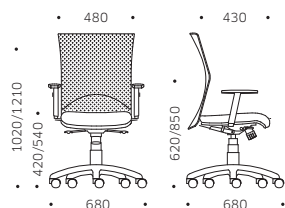

MISURE E VARIANTI SIZES AND VARIANTS

RISID