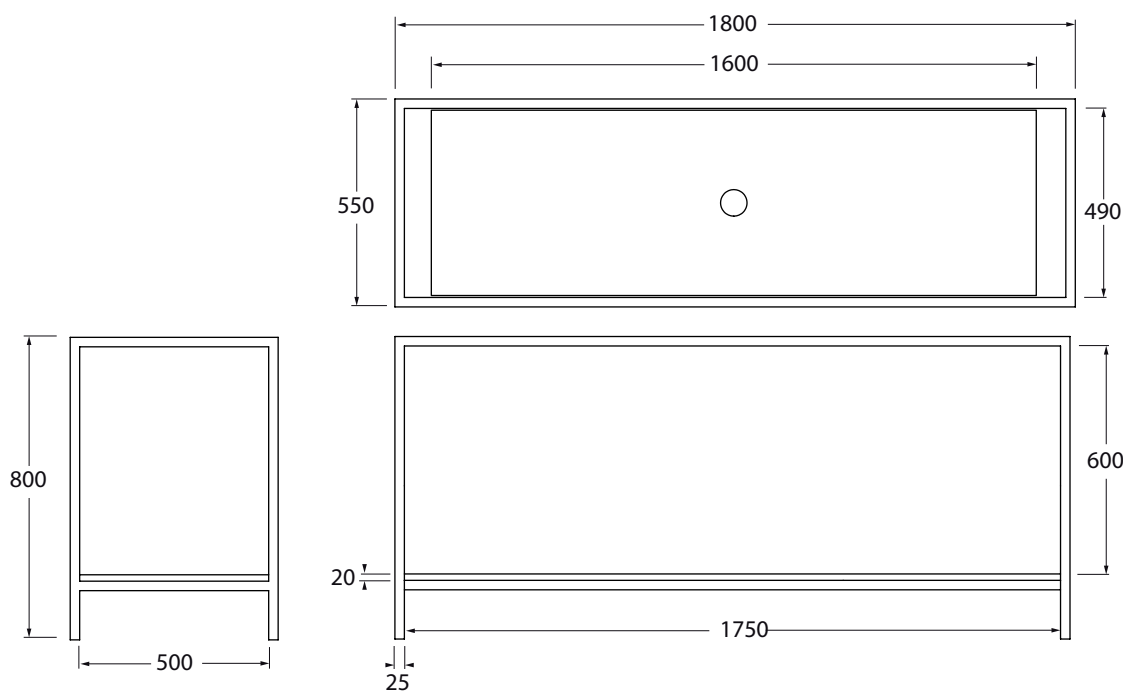

STP 180 04

codice  
code

Struttura a terra STAND 180 cm in metallo verniciato completa di mensola "misura" 160 cm con foro centrale, piano in rovere integrato.

Floor painted metal structure STAND 180 cm provided with ceramic custom made shelf 160 cm with central hole and oak top.

Struttura a terra STAND 180 cm in metallo verniciato completa di mensola "misura" 160 cm con foro centrale, piano bianco, portasciugamani integrato.

Floor painted metal structure STAND provided with ceramic custom made shelf 160 cm with central hole and white top.

bianco opaco/ matt white

STP 180BB 04

antracite/ anthracite

STP 180GB 04

Cm 180x55x80

plt Italy pz. - plt export pcs.

kg 92

scala/scale 1:20 dimensioni/dimensions in mm

### Gamma di colori disponibile per mensola "MISURA"

Color range available for MISURA shelf