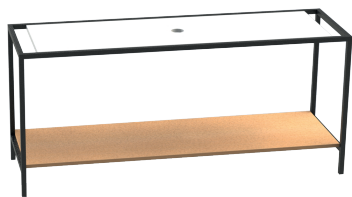

STP 180 04

codice  
code

Struttura a terra STAND 180 cm in metallo verniciato completa di mensola "misura" 160 cm con foro centrale, piano in rovere integrato.

Floor painted metal structure STAND 180 cm provided with ceramic custom made shelf 160 cm with central hole and oak top.

bianco opaco/ matt white

STP 180B 04

antracite/ anthracite

STP 180G 04

Mensola MISURA disponibile in tutte le varianti "COLORS 1250" e "Le malteceramiche"

MISURA shelf available in all "COLORS 1250" and "Le malteceramiche"

Struttura a terra STAND 180 cm in metallo verniciato completa di mensola "misura" 160 cm con foro centrale, piano bianco, portasciugamani integrato.

Floor painted metal structure STAND provided with ceramic custom made shelf 160 cm with central hole and white top.

bianco opaco/ matt white

STP 180BB 04

antracite/ anthracite

STP 180GB 04

Cm 180x55x80

plt Italy pz. - plt export pcs.

kg 92

scala/scale 1:20 dimensioni/dimensions in mm