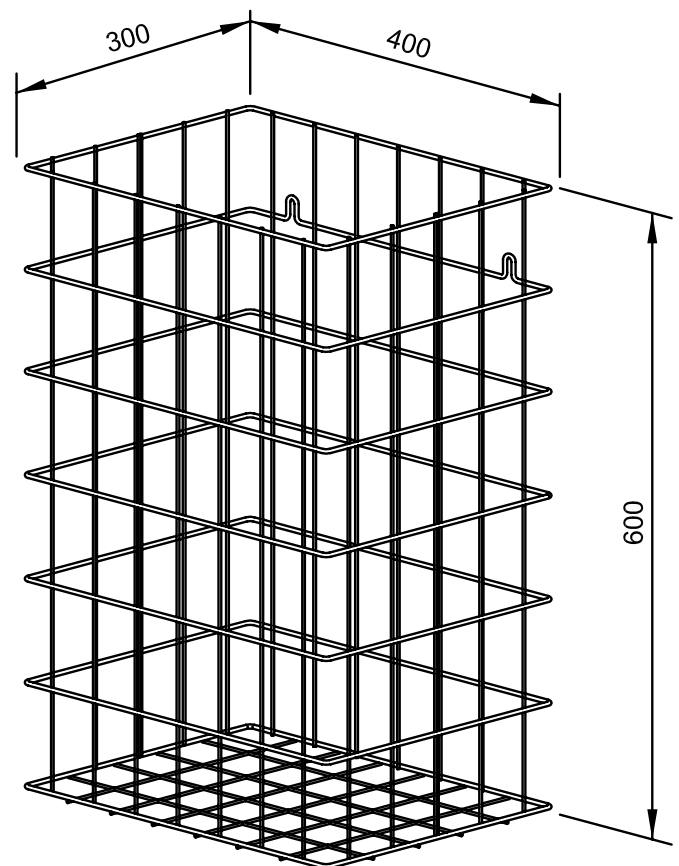

WASTE BASKET PLASTIC COATED WP150-2

400 x 600 x 300 mm

Capacity approx. 72 l

- Waste basket in grey, plastic coated steel wire.
- 2.5 mm and 4 mm thick lattice work. Fastening eyes in second row for invisible wall mounting.
- Capacity approx. 72 l.
- Mounting: With two screws.
- Delivery includes fixing material.
- Weight, including single package: 1.4 kg

Suggested text for specifications:

Waste basket in grey, plastic coated steel wire for surface mounting or floor installation. 2.5 mm and 4 mm thick lattice work. Fastening eyes in second row for invisible wall mounting. Capacity approx. 72 l. Delivery includes fixing material.

Dimensions: 400 x 600 x 300 mm

Article No. WP150-2

Available surface	ID No.
plastic coated, grey	922 116

Ernst Wagner GmbH & Co. KG

Ernst-Abbe-Straße 21 · D-72770 Reutlingen · Tel.: +49712151539-0 · Fax: -20
info@wagner-ewar.de · www.wagner-ewar.de