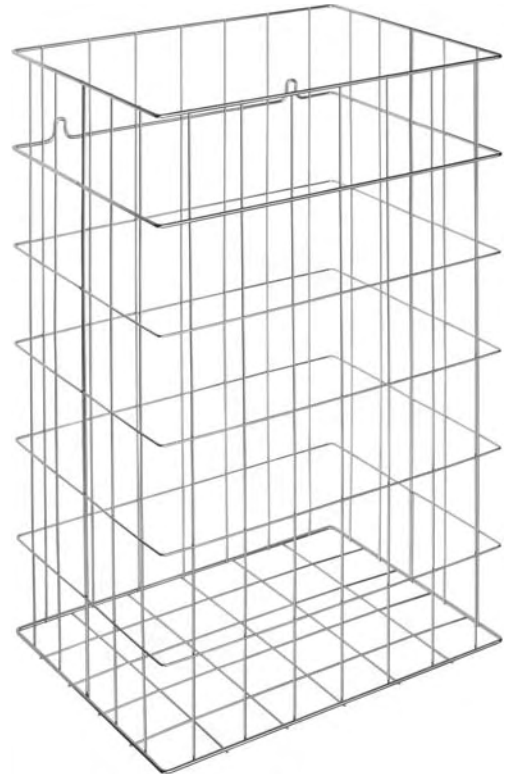

WASTE BASKET PLASTIC COATED WP150-2

400 x 600 x 300 mm

Capacity approx. 72 l

- Waste basket in grey, plastic coated steel wire.
- 2.5 mm and 4 mm thick lattice work. Fastening eyes in second row for invisible wall mounting.
- Capacity approx. 72 l.
- Mounting: With two screws.
- Delivery includes fixing material.
- Weight, including single package: 1.4 kg

Suggested text for specifications:

Waste basket in grey, plastic coated steel wire for surface mounting or floor installation. 2.5 mm and 4 mm thick lattice work. Fastening eyes in second row for invisible wall mounting. Capacity approx. 72 l. Delivery includes fixing material.

Dimensions: 400 x 600 x 300 mm

Article No. WP150-2

Available surface	ID No.
plastic coated, grey	922 116

Ernst Wagner GmbH & Co. KG

Ernst-Abbe-Straße 21 · D-72770 Reutlingen · Tel.: +49712151539-0 · Fax: -20
info@wagner-ewar.de · www.wagner-ewar.de