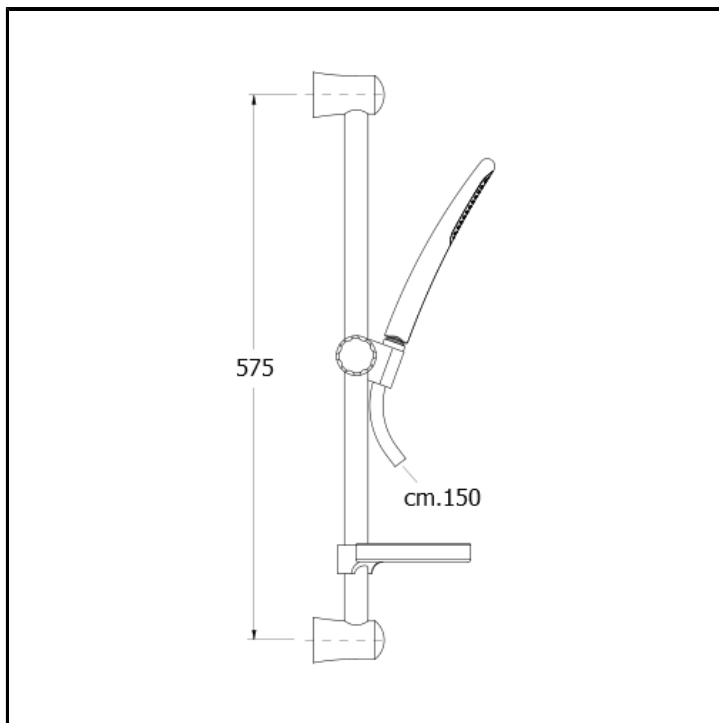

CRIPD060

57 cm sliding bar with LONG LIFE flexible hose, anti-limescale hand shower and soap holder

FINITURE

 Chrome

CHARACTERISTICS

-
-

FEATURES FROM TECHNOLOGIES

-