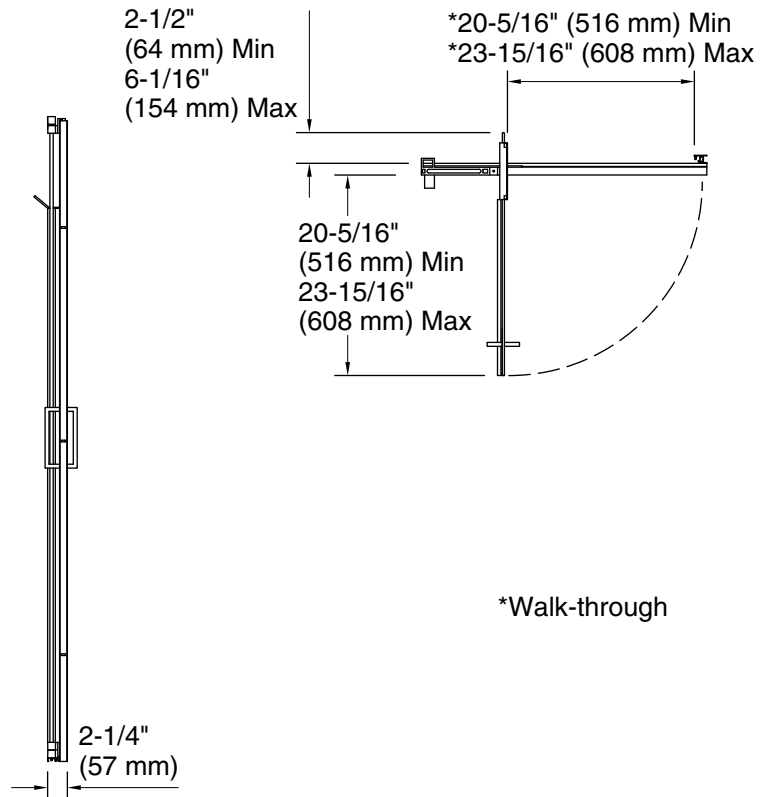

*Walk-through

Technical Information

All product dimensions are nominal.

Installation type: For shower base installation

Opening style: Pivot

Opening Width - Min: 30" (762 mm)

Opening Width - Max: 33" (838 mm)

Walk-through - Min: 20-5/16" (516 mm)

Walk-through - Max: 23-15/16" (608 mm)

Base-To-Wall Radius 3/8" (10 mm)

- Max:

Glass thickness: 1/4" (6 mm)

Glass coating: CleanCoat®

Notes

Install this product according to the installation guide.

The vertical opening should be a minimum of 73-1/2" (1867 mm) to allow for installation clearance.