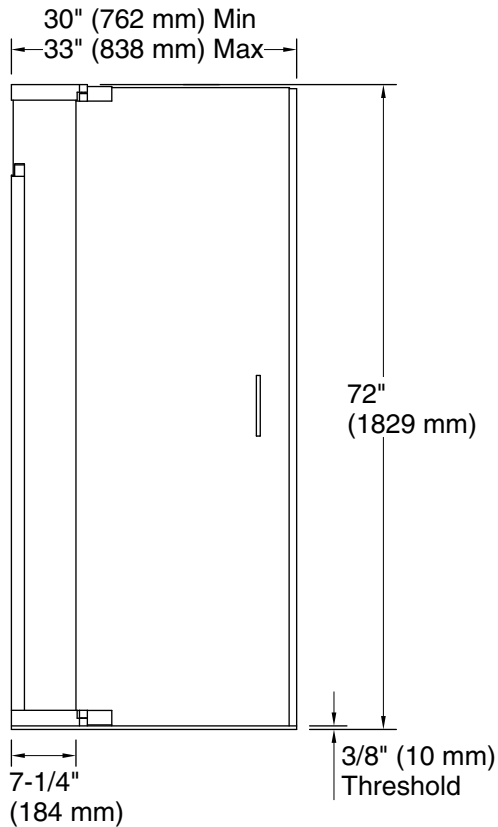

*Walk-through

Technical Information

All product dimensions are nominal.

Installation type: For shower base installation

Opening style: Pivot

Opening Width - Min: 30" (762 mm)

Opening Width - Max: 33" (838 mm)

Walk-through - Min: 20-5/16" (516 mm)

Walk-through - Max: 23-15/16" (608 mm)

Base-To-Wall Radius 3/8" (10 mm)

- Max:

Glass thickness: 1/4" (6 mm)

Glass coating: CleanCoat®

Notes

Install this product according to the installation guide.

The vertical opening should be a minimum of 73-1/2" (1867 mm) to allow for installation clearance.