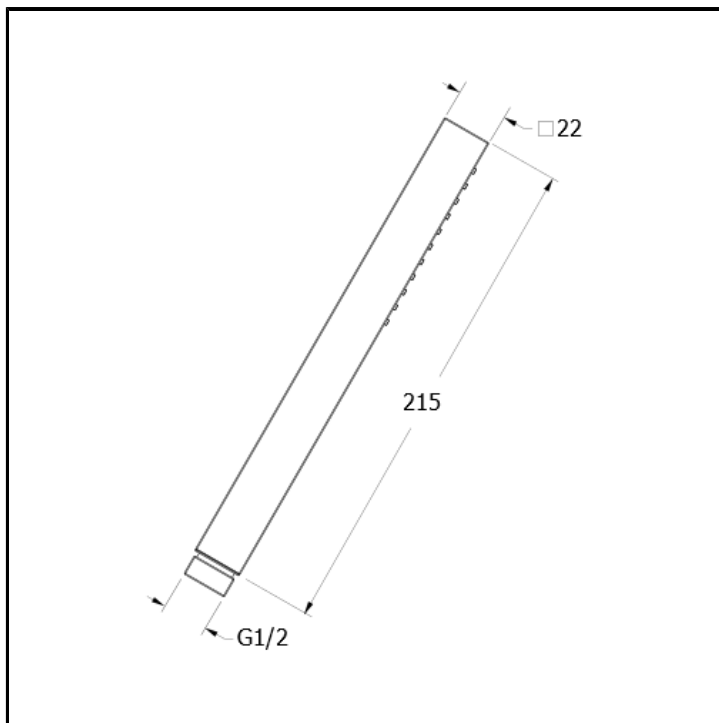

CRIPD114

Metal anti-lime hand shower

FINITURE

-  Chrome
-  Polished black chrome
-  Brushed black chrome
-  Polished metallic
-  Brushed metallic
-  Yellow gold oro
-  PVD polished rose gold
-  PVD brushed rose gold
-  Brushed old brass