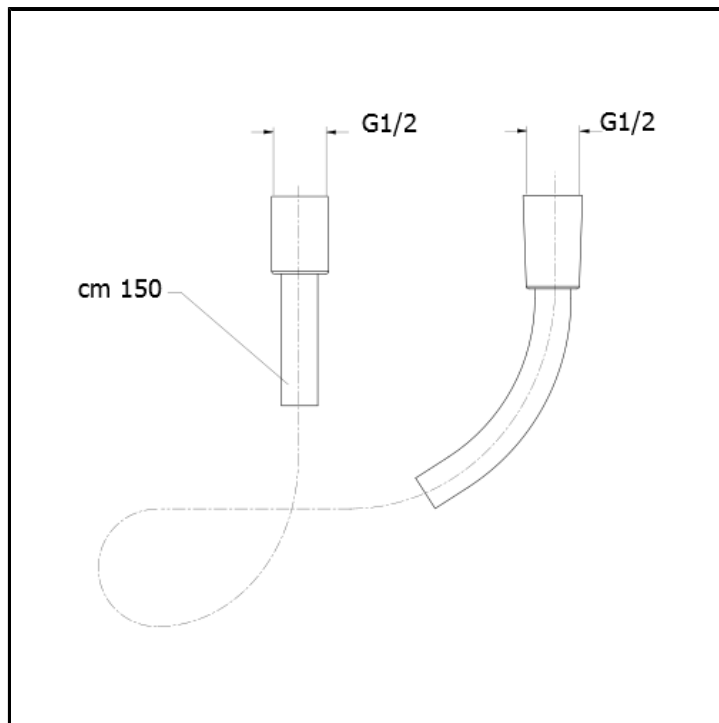

CRIPD057

150 cm 1/2" x 1/2" swivel Biflex LONG LIFE flexible hose

FINITURE

 Chrome

CHARACTERISTICS

-

TPOLOGY

-
-