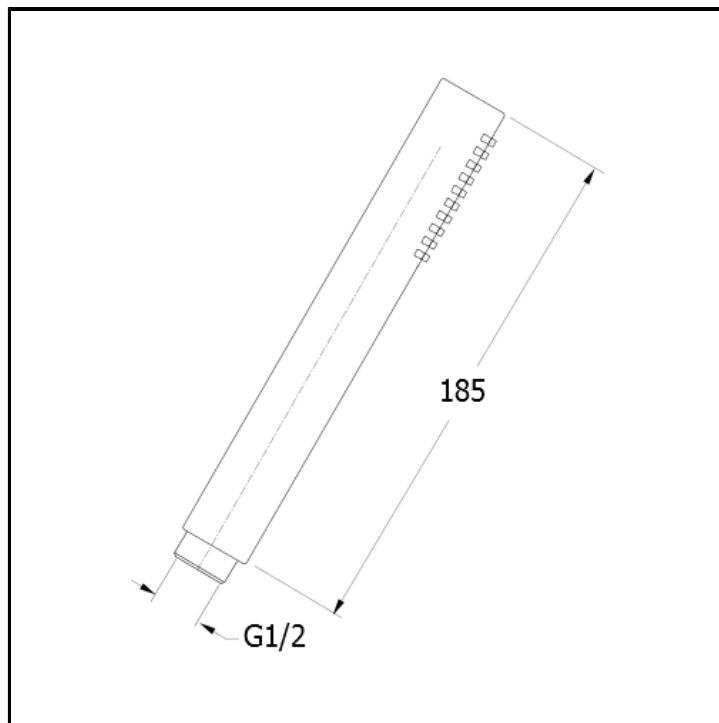

# CRIPD115

Metal anti-lime hand shower