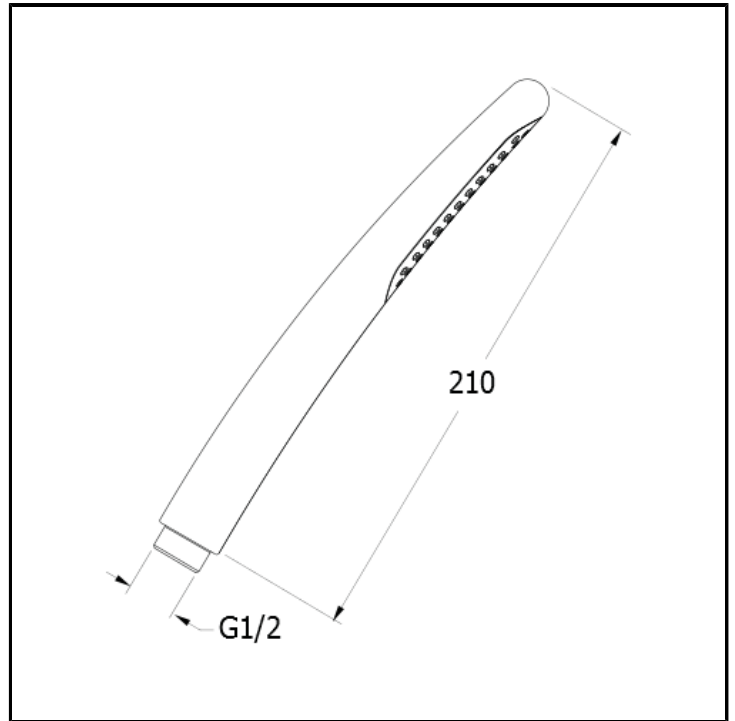

# CRIPD113

Anti-lime hand shower