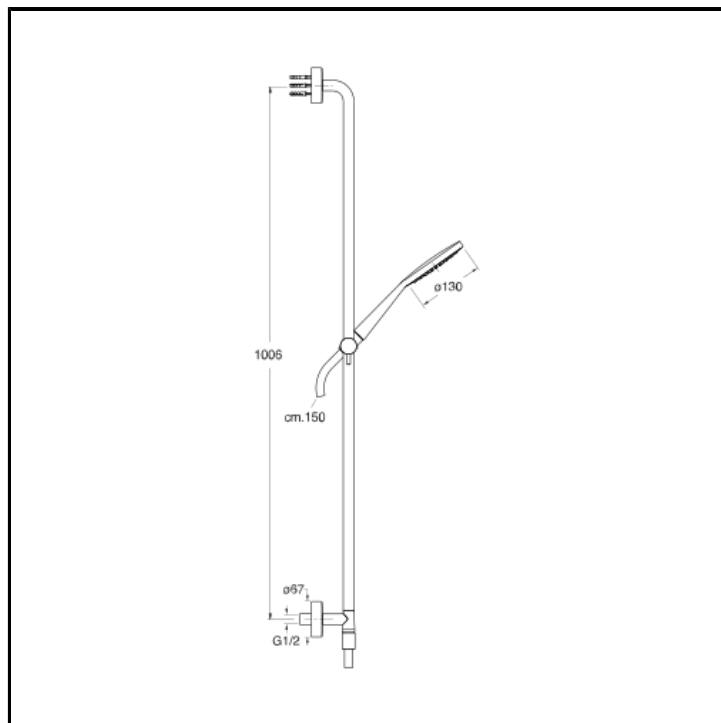

CRIPD176

100 cm sliding bar with wall outlet, LONG LIFE flexible hose and skewed anti-lime hand shower

FINITURE

 Chrome

CHARACTERISTICS

-
-

FEATURES FROM TECHNOLOGIES

-