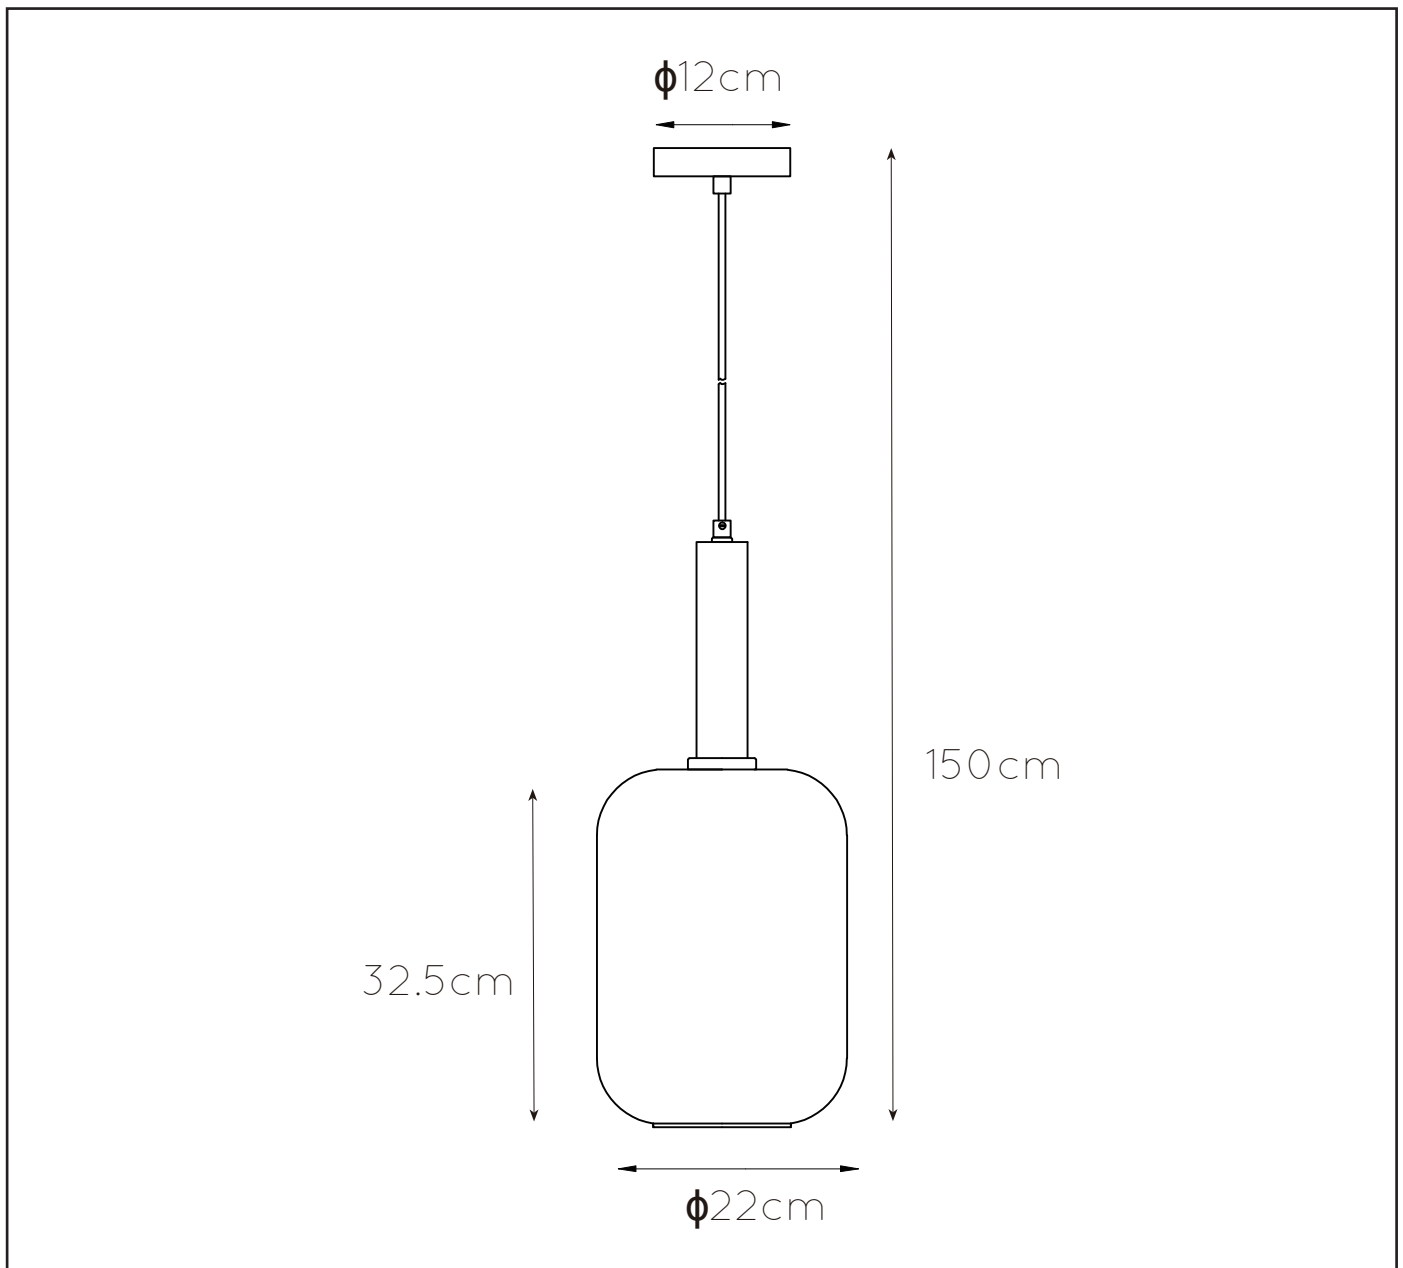

JOANET

item number : 45494/01/65

EAN code : 5411212451422

For more specifications, dimensions please visit
www.lucide.com