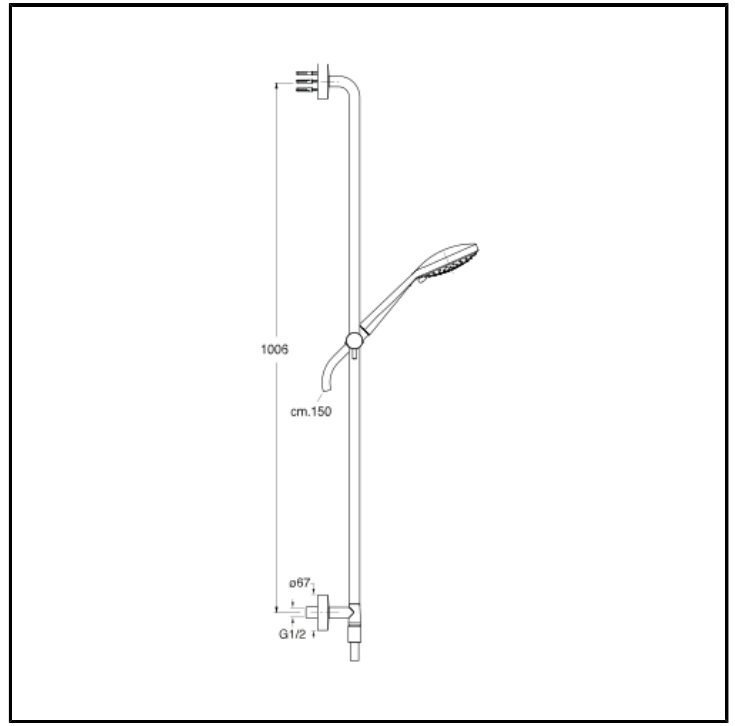

CRIPD178

100 cm sliding bar with wall outlet, LONG LIFE flexible hose and multi-jet skewed anti-lime hand shower

FINITURE

Chrome

CHARACTERISTICS

-
-

FEATURES FROM TECHNOLOGIES

-

INSTALLATION

- Wall

TPOLOGY

-
-

ENVIRONMENT

- Bathroom