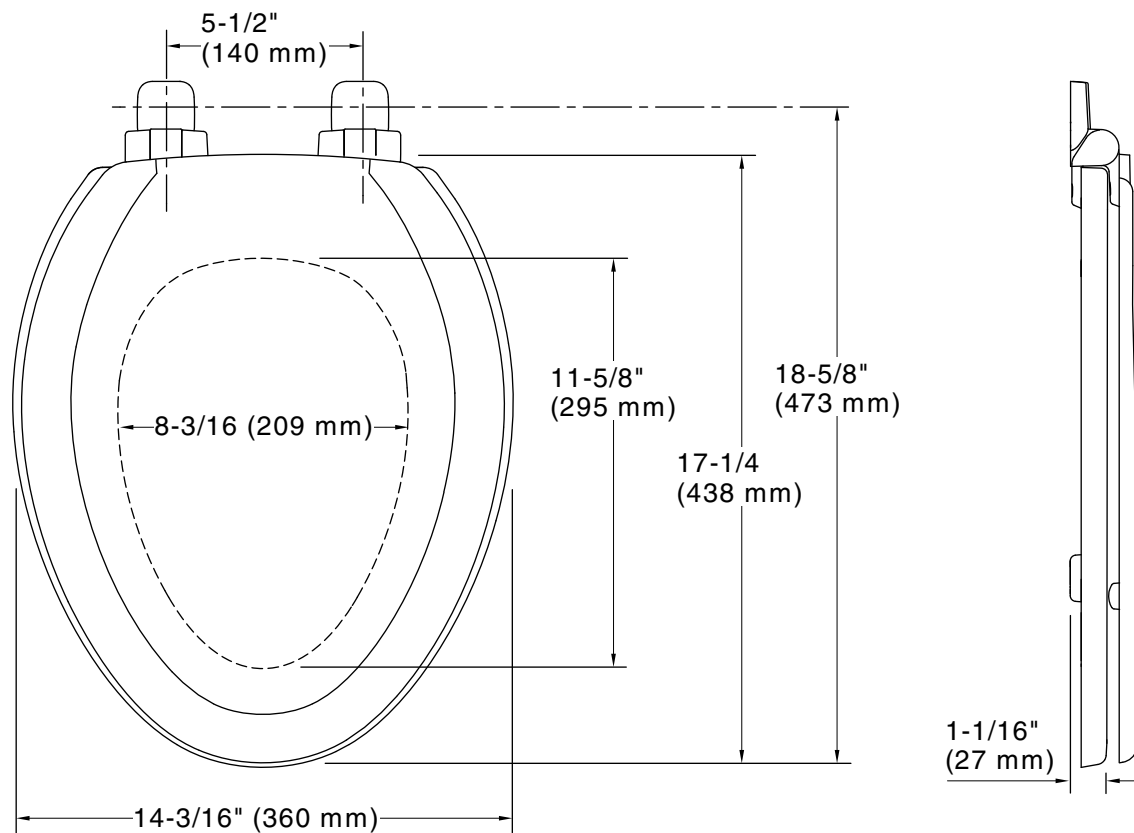

Color	Code	Description
-------	------	-------------

	0	White
	96	Biscuit

Technical Information

All product dimensions are nominal.

Seat shape type: Elongated

Seat front type: Closed-front

Seat-mounting holes: 5-1/2" (140 mm)