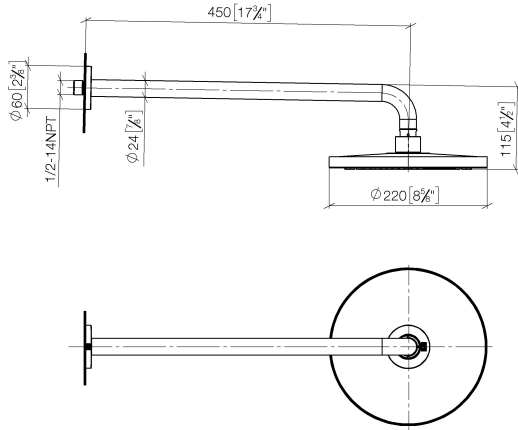

Rain shower with wall fixing 220 mm - Dark Chrome

TARA

28 649 970

- 450mm projection
- rain shower Ø 220 mm
- PURE RAIN, max. flow rate 14 l/min (at 3 bar)
- Function from: 7 l/min
- rosette Ø 60 mm
- 1/2" connection
- with anti-scale system
- quick clearing
- WRAS 2212012

Fits: TARA, LISSÉ, VAIA, META

	Dark Chrome	28 649 970-19
	Chrome	28 649 970-00
	Brushed Platinum	28 649 970-06
	Platinum	28 649 970-08
	Light Gold	28 649 970-26
	Brushed Light Gold	28 649 970-27
	Brushed Durabronze (23kt Gold)	28 649 970-28
	Matte Black	28 649 970-33
	Brushed Bronze	28 649 970-42
	Brushed Champagne (22kt Gold)	28 649 970-46
	Champagne (22kt Gold)	28 649 970-47
	Brushed Chrome	28 649 970-93
	Brushed Dark Platinum	28 649 970-99

Recommended miscellaneous

- Concealed wall elbow -** 35 085 970 90
- max. recess depth 163 mm
 - min. recess depth 90 mm

28 649 970

mm [inches]

Flow rate chart

Codes & Standards

DIN 4109

EN 1112

ISO 3822

Scottish Water
Byelaws

UK Water Supply
Regulations

Ü-Zeichen

Rain shower with wall fixing 220 mm - Dark Chrome

TARA

28 649 970

Certificates