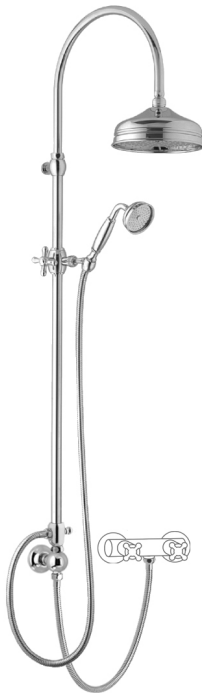

Telescopic colonial exposed

Telescopic colonial exposed
30025/ED-VR

TECHNICAL INFORMATION

Traditional telescopic and turning shower column with adjustable mounting with articulated shower holder, diverter and external holder with brass flexible hose cm 60. Ø270 non-liming inspectable and serviceable traditional shower head in brass/stainless steel. Brass inspectable and serviceable traditional one jet shower. Brass double spiral flexible hose cm 150. OLD COPPER

Flow rate:

? Doccia o soffione?

PICTURE

SPARE PARTS

FEATURES

Rain jet

Non-liming

adjustable telescopic shower column