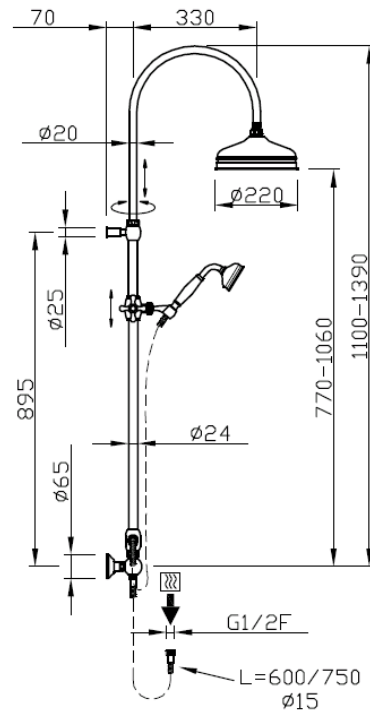

Telescopic colonial exposed

Telescopic colonial exposed
30025/ED-VR

TECHNICAL INFORMATION

Traditional telescopic and turning shower column with adjustable mounting with articulated shower holder, diverter and external holder with brass flexible hose cm 60. Ø270 non-liming inspectable and serviceable traditional shower head in brass/stainless steel. Brass inspectable and serviceable traditional one jet shower. Brass double spiral flexible hose cm 150. OLD COPPER

Flow rate:

? Doccia o soffione?

PICTURE

SPARE PARTS

FEATURES

Rain jet

Non-liming

adjustable telescopic shower column

TECHNICAL DRAWING

FINISHINGS