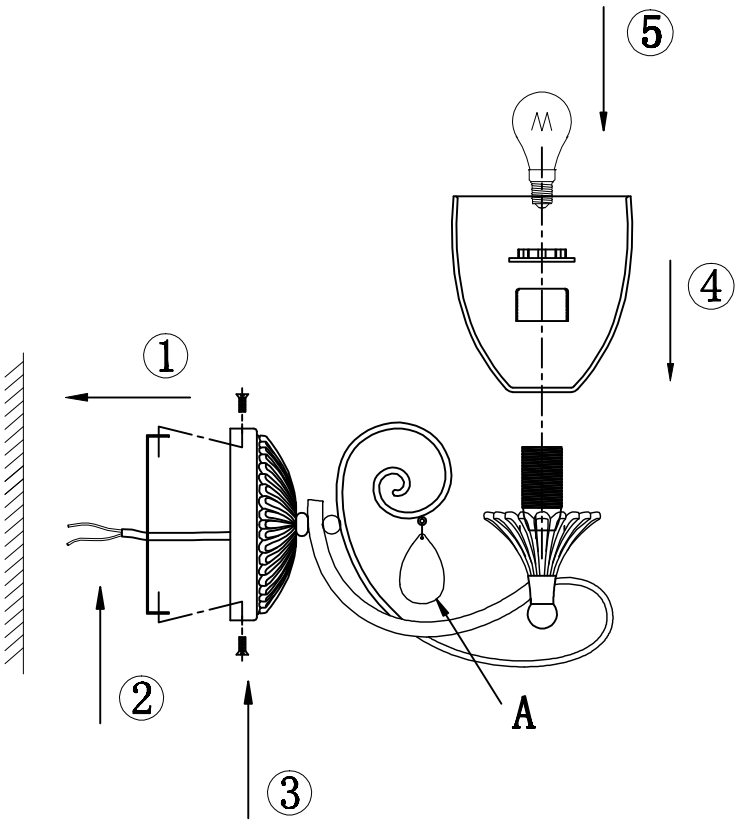

Instruction

Collection: Royal Classic
Series: Sabina
Model: RC145-WL-01-MG
Wall Lamps

A=1

 – Wall Lamps

1 x E14 (60w)

MAYTONI
DECORATIVE LIGHTING
www.maytoni.de