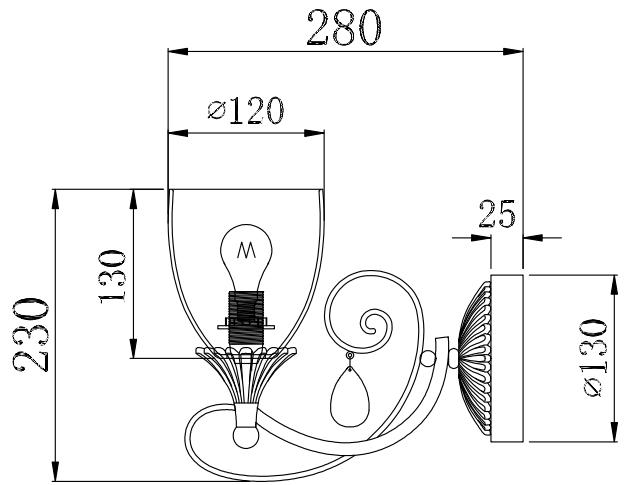

Instruction

Collection: Royal Classic
Series: Sabina
Model: RC145-WL-01-MG
Wall Lamps

A=1

 – Wall Lamps

1 x E14 (60w)

MAYTONI
DECORATIVE LIGHTING
www.maytoni.de