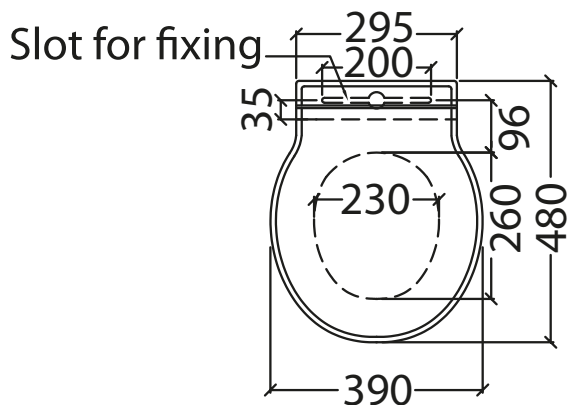

Catchpole & Rye

Saracens Dairy,
Pluckley,
Kent. U.K.
TN27 0SA.
TEL: +44 (0)1233 840840
EMAIL: info@catchpoleandrye.com

Product Range:

Lavatories & Cisterns

Product Name:

The Round Close Coupled Seat

DIMENSIONAL DATA SHEET
DATE: AUGUST 2018

NOTES:
DIMENSIONS IN MILLIMETRES.
WHILST EVERY EFFORT IS MADE TO ENSURE THE ACCURACY OF THESE DATA SHEETS THEY ARE SUBJECT TO CHANGE WITHOUT NOTICE AS PART OF THE COMPANY'S PRODUCT DEVELOPMENT PROCESS.