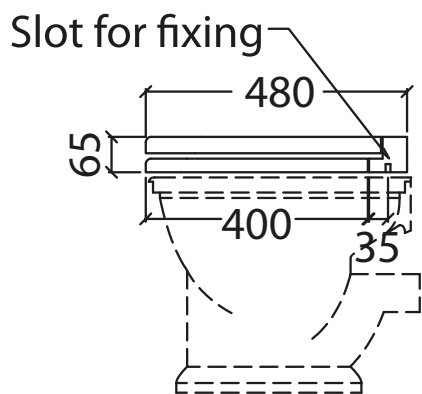

Catchpole & Rye

Saracens Dairy,
Pluckley,
Kent. U.K.
TN27 0SA.
TEL: +44 (0)1233 840840
EMAIL: info@catchpoleandrye.com

Product Range:

Lavatories & Cisterns

Product Name:

The Round Close Coupled Seat

DIMENSIONAL DATA SHEET
DATE: AUGUST 2018

NOTES:
DIMENSIONS IN MILLIMETRES.
WHILST EVERY EFFORT IS MADE TO ENSURE THE ACCURACY OF THESE DATA SHEETS THEY ARE SUBJECT TO CHANGE WITHOUT NOTICE AS PART OF THE COMPANY'S PRODUCT DEVELOPMENT PROCESS.