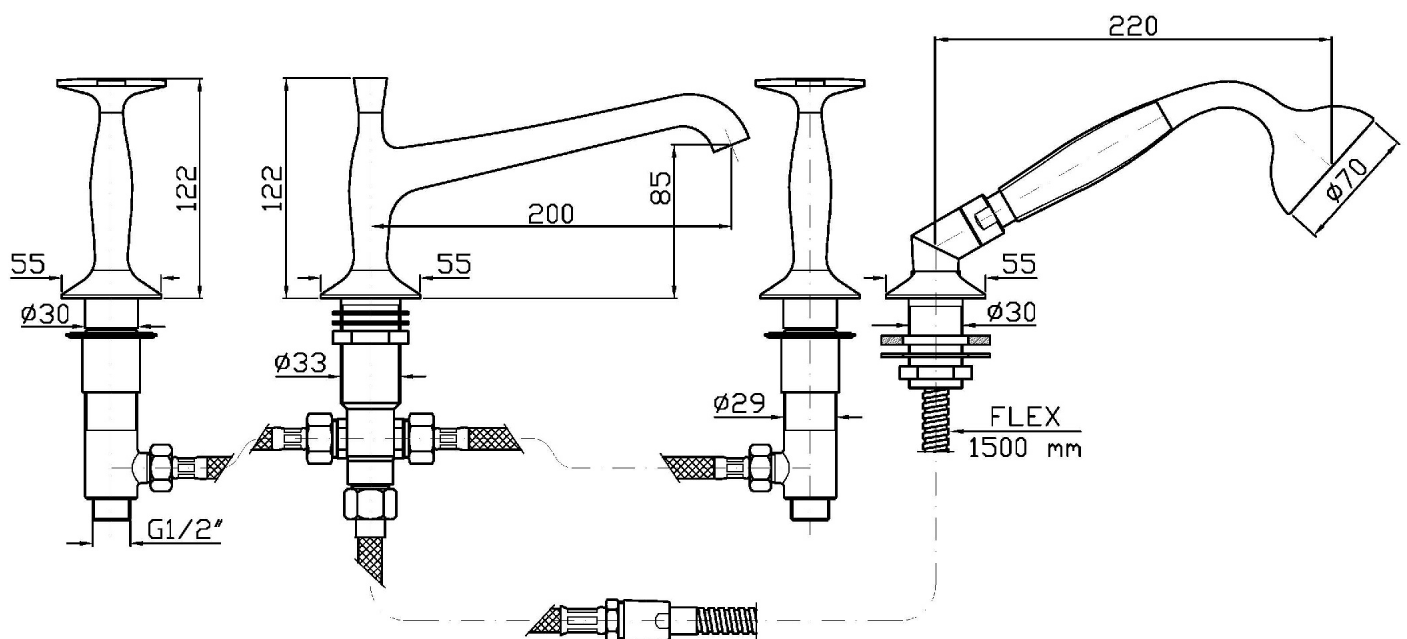

## BELLAGIO

ZB1441

Batteria bordo vasca a 4 fori. / 4 hole bath-mixer.

Batteria bordo vasca a 4 fori, doccia estraibile, flessibile da 1500 mm.

4 hole bath-mixer, pull out shower, 1500 mm flexible hose.

## BELLAGIO

ZB1441

Disegno Complessivo / Overall Drawing

## BELLAGIO

ZB1441 Pesì e Misure / Weights and Sizes

Peso ( Kg ) Weight ( lb )	5,60 ( Kg )	12,35 ( lb )
Volume test ( dc3 ) - ( in3 )	15,98 ( dc3 )	975,16 ( in3 )
h ( mm ) - ( in )	90,00 ( mm )	3,54 ( in )
L1 ( mm ) - ( in )	335,00 ( mm )	13,19 ( in )
L2 ( mm ) - ( in )	530,00 ( mm )	20,87 ( in )