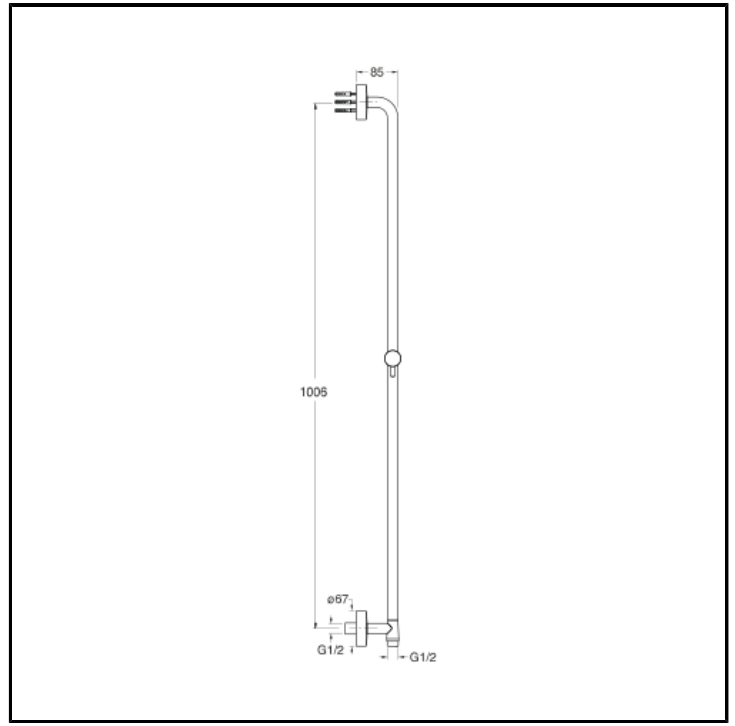

CRIPD175

100 cm sliding bar with wall outlet and slide rail

FINITURE

Chrome

Brushed stainless steel AISI

CHARACTERISTICS

-

INSTALLATION