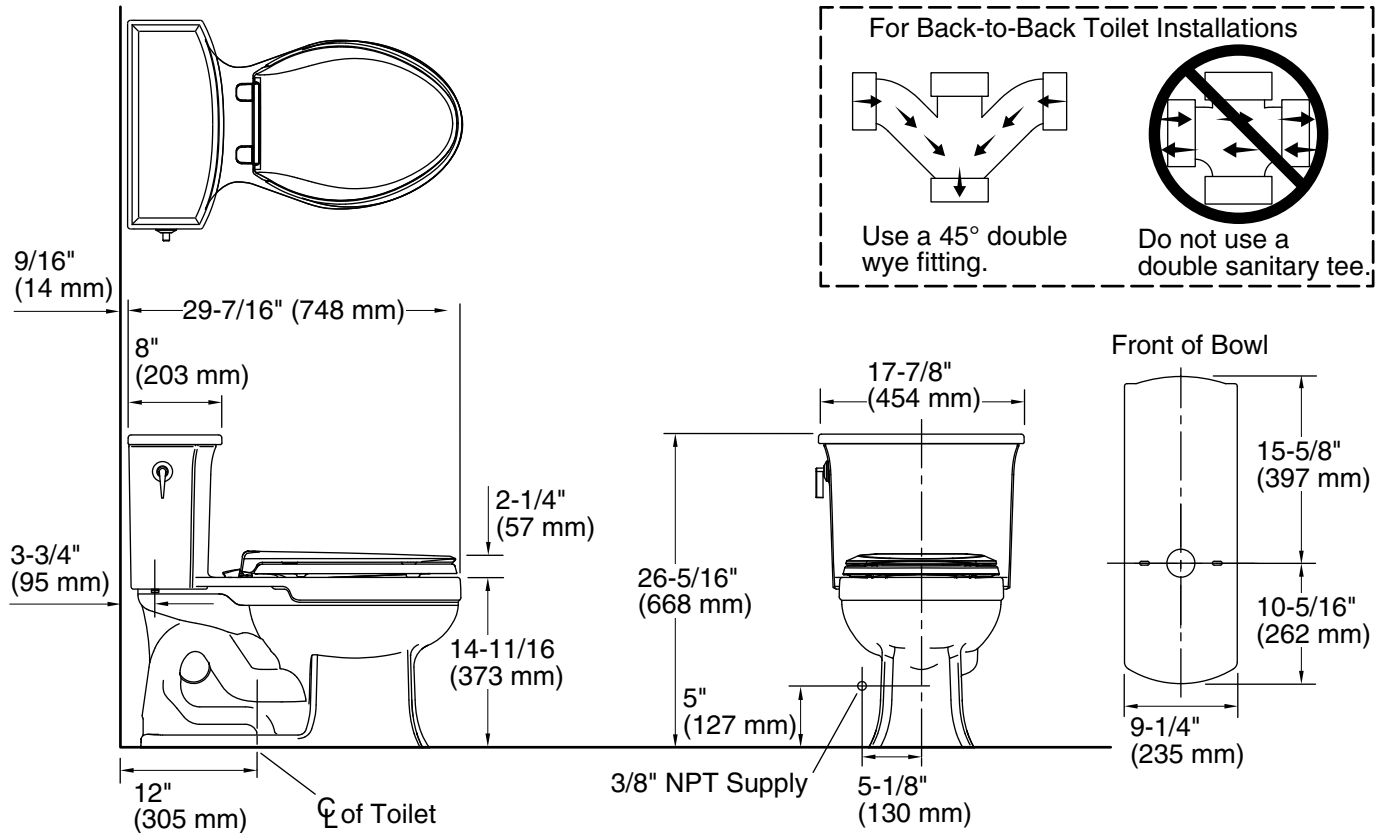

Features

- One-piece toilets integrate the tank and bowl into a seamless, easy-to-clean design.
- Elongated bowl offers added room and comfort.
- 1.28 gpf (4.8 lpf).
- 2-1/8" (54 mm) fully-glazed trapway.
- Standard left-hand Polished Chrome trip lever included.
- Cachet® Quiet-Close™ seat with Quick-Release™ functionality allows seat to close quietly and quickly unlatch from the toilet for easy removal and convenient cleaning.
- Coordinates with other products in the Archer collection.

Installation

- Standard 12" (305 mm) rough-in.
- Supply line sold separately.

Water Conservation & Rebates

- Eligible for consumer rebates in some municipalities.

Recommended Products/Accessories

K-75796 Cachet® Nightlight Quiet-Close™ Elongated Toilet Seat
K-4108 C³®-230 Elongated cleansing toilet seat
K-5420 Low-Profile Bolt Caps
K-11069 Trip Lever
1023457 Wax Ring/Hardware Kit
1265114 Connector Hose
K-23726 Drain treatment

Included Components

Additional Components:
Bolt cap accessory pack
Tank Accessory Pack
Tank Cover
Toilet Seat
Trip Lever, Left Hand

Codes/Standards

ASME A112.19.2/CSA B45.1
DOE - Energy Policy Act 1992
EPA WaterSense®

Technical Information

All product dimensions are nominal.

Toilet type:	One-piece, Floor-mount
Waste Outlet:	Floor
Bowl shape:	Elongated
Trap passageway:	2-1/8" (54 mm)
Water Consumption	
Full:	1.28 gpf (4.8 lpf)
Water surface size:	11-1/2" x 8-1/4" (292 mm x 210 mm)
Rim to water surface:	5" (127 mm)
Rough-in:	12" (305 mm)
Seat-mounting holes:	5-1/2" (140 mm)