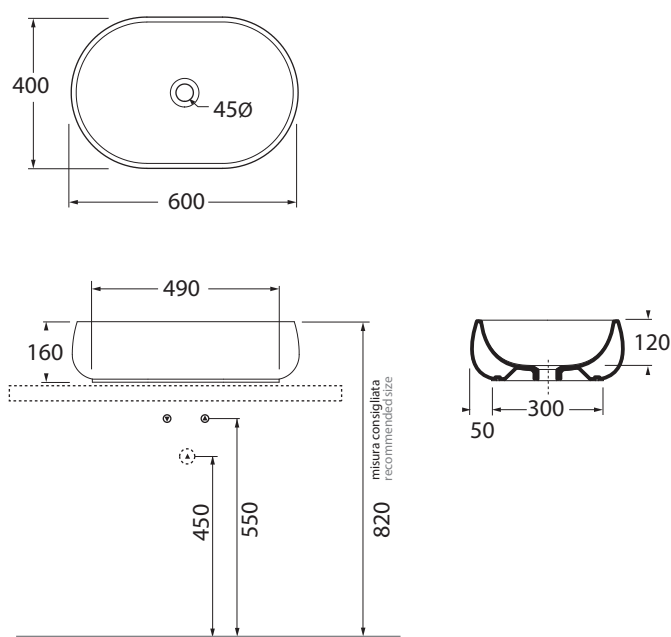

NULA06040000

lavabi sospesi e appoggio/ wall hung and over-counter washbasin

codice
code

Lavabo Nuvola da appoggio 60x40.
Nuvola over counter washbasin 60x40.

biancolucido/shiny white

NULA06040000BI

cotone/cotton

NULA06040000CT

CM 60x40xh16

plt italy pz.30 - plt export pcs.30

kg 13

scala/scale 1:20 dimensioni/dimensions in mm

COLORS 1250°

CT

cotone
cotton

Complementi/complements:

Codice
code

Piletta con tappo in ceramica
free flow ceramic drain

kg 0,5

PILCE

Piletta con tappo in ceramica cotone
free flow cotton ceramic drain

kg 0,5

PILCE

TECHNICAL SHEET n°: 01	DESIGNER: ANGELETTI RUZZA	CODE: NULA06040000	Azzurra sanitari in ceramica S.p.a. via Civita Castellana snc 01030 Castel S.Elia (VT) - ITALY Tel.+39.0761 518155 Fax.+39.0761 514560	
SHEET FORMAT: A4	ISO	REVISION: 02	SCALE: 1:20	DATE: 29/07/2019
REGULATIONS: CE EN 14688 / EN31 / Dop-14688 *				
All the measurements respect the tolerances provided by the "AZZURRA QUALITY GUIDELINES".				