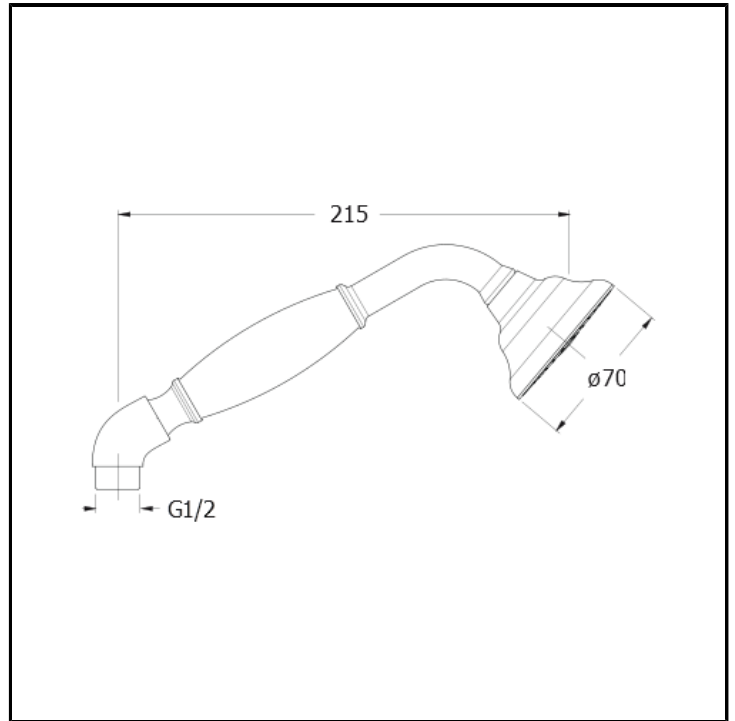

Skewed anti-lime hand shower

FINITURE

-  Chrome
-  Yellow gold oro
-  PVD polished rose gold
-  PVD brushed rose gold
-  Brushed old brass

CHARACTERISTICS

-

FEATURES FROM TECHNOLOGIES

-

TPOLOGY