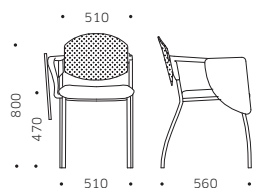

RN1FL - RN2SL < RN1FL + AGGST A

OSPITI GUEST
101 RETE MULTIPURPOSE CHAIR

RN2SL

RN2FL

RN1SL

RN1FL

BASE A 4 GAMBE 4 LEGS BASE

RN1FL + AGGST / RN1SL + AGGST

SISTEMA DI AGGANCIO LINKING DEVICE

MISURE E VARIANTI SIZES AND VARIANTS

RN1FL

RN2FL

RN1SL

RN2SL

CERTIFICAZIONI CERTIFICATIONS

EN 16139 EN 1022 EN 1728 Test by CATAS
Omologazione Ministeriale in Classe 11M