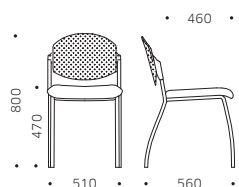

RN1FL - RN2SL < RN1FL + AGGST A

OSPITI GUEST
101 RETE MULTIPURPOSE CHAIR

RN2SL

RN2FL

RN1SL

RN1FL

BASE A 4 GAMBE 4 LEGS BASE

RN1FL + AGGST / RN1SL + AGGST

SISTEMA DI AGGANCIO LINKING DEVICE

MISURE E VARIANTI SIZES AND VARIANTS

RN1FL

RN2FL

RN1SL

RN2SL

CERTIFICAZIONI CERTIFICATIONS

EN 16139 EN 1022 EN 1728 Test by CATAS
Omologazione Ministeriale in Classe 11M