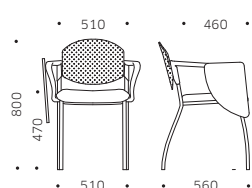

RN1FL - RN2SL < RN1FL + AGGST A

OSPITI GUEST
101 RETE MULTIPURPOSE CHAIR

RN2SL

RN2FL

RN1SL

RN1FL

BASE A 4 GAMBE 4 LEGS BASE

RN1FL + AGGST / RN1SL + AGGST

SISTEMA DI AGGANCIO LINKING DEVICE

MISURE E VARIANTI SIZES AND VARIANTS

RN1FL

RN2FL

RN1SL

RN2SL

CERTIFICAZIONI CERTIFICATIONS

EN 16139 EN 1022 EN 1728 Test by CATAS
Omologazione Ministeriale in Classe 11M