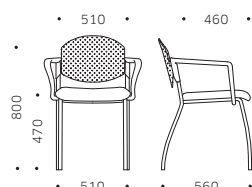

MISURE E VARIANTI SIZES AND VARIANTS

RN2FL

CERTIFICAZIONI CERTIFICATIONS

EN 16139 EN 1022 EN 1728 Test by CATAS
Omologazione Ministeriale in Classe 11M

FINITURE FINISHES

PARTI METALLICHE METAL PARTS

Cromato, verniciato nero, argento (RAL 9006) / Chromed, black, silver (RAL 9006) / Chrome, verni couleur noir, argent (RAL 9006) / Cromo, acabado en negro, plateado (RAL 9006)

PARTI IN PLASTICA PLASTIC PARTS

Nero / Black / Noir / Negro

ACCESSORI ACCESSORIES

BRACCIOLO ARMREST

Polipropilene / Polypropylene / Polypropylène / Polipropileno
Poliuretano (per scrittoio) / Polyurethane (for writing tablet) /
Polyuréthane (pour écritoire) / Poliuretano (para escritorio)

BASE FISSA FIXED BASE

Acciaio a 4 gambe / Steel 4 legs / Piètement 4 pieds en acier / 4 patas de acero

Acciaio a cantilever / Steel cantilever shaped / Piètement luge en acier / Tipo trineo de acero

TAVOLETTA SCRITTOIO WRITING TABLET

Polipropilene / Polypropylene / Polypropylène / Polipropileno

RIVESTIMENTI COVERINGS

AG - AR - AL - BR - BB - BL - CR - CT - CE - DB

RE

DOTAZIONI MECCANICHE TECHNICAL FEATURES

Seduta impilabile / Tavoletta scrittoio antipanico / Sistema di aggancio

EN Stackable chair / Anti-panic writing tablet / Linking device

FR Chaise empilable / Tablette écritoir anti-panique / Pièce de liaison

ES Silla apilable / Escritorio antipánico / Sistema de acoplamiento