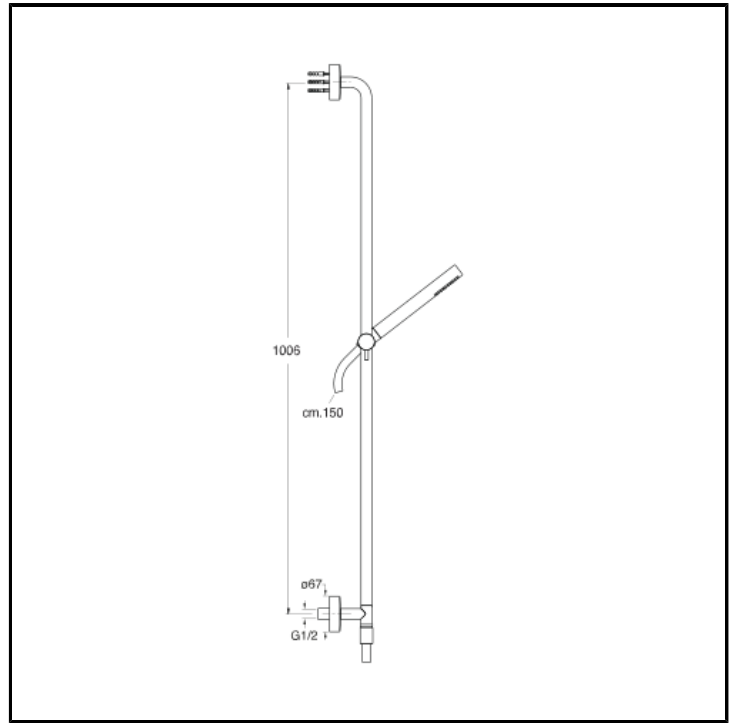

100 cm sliding bar with wall outlet, LONG LIFE flexible hose and ABS skewed anti-lime hand shower

FINITURE

-  Chrome
-  Brushed stainless steel AISI

CHARACTERISTICS

-
-

FEATURES FROM TECHNOLOGIES

-

INSTALLATION