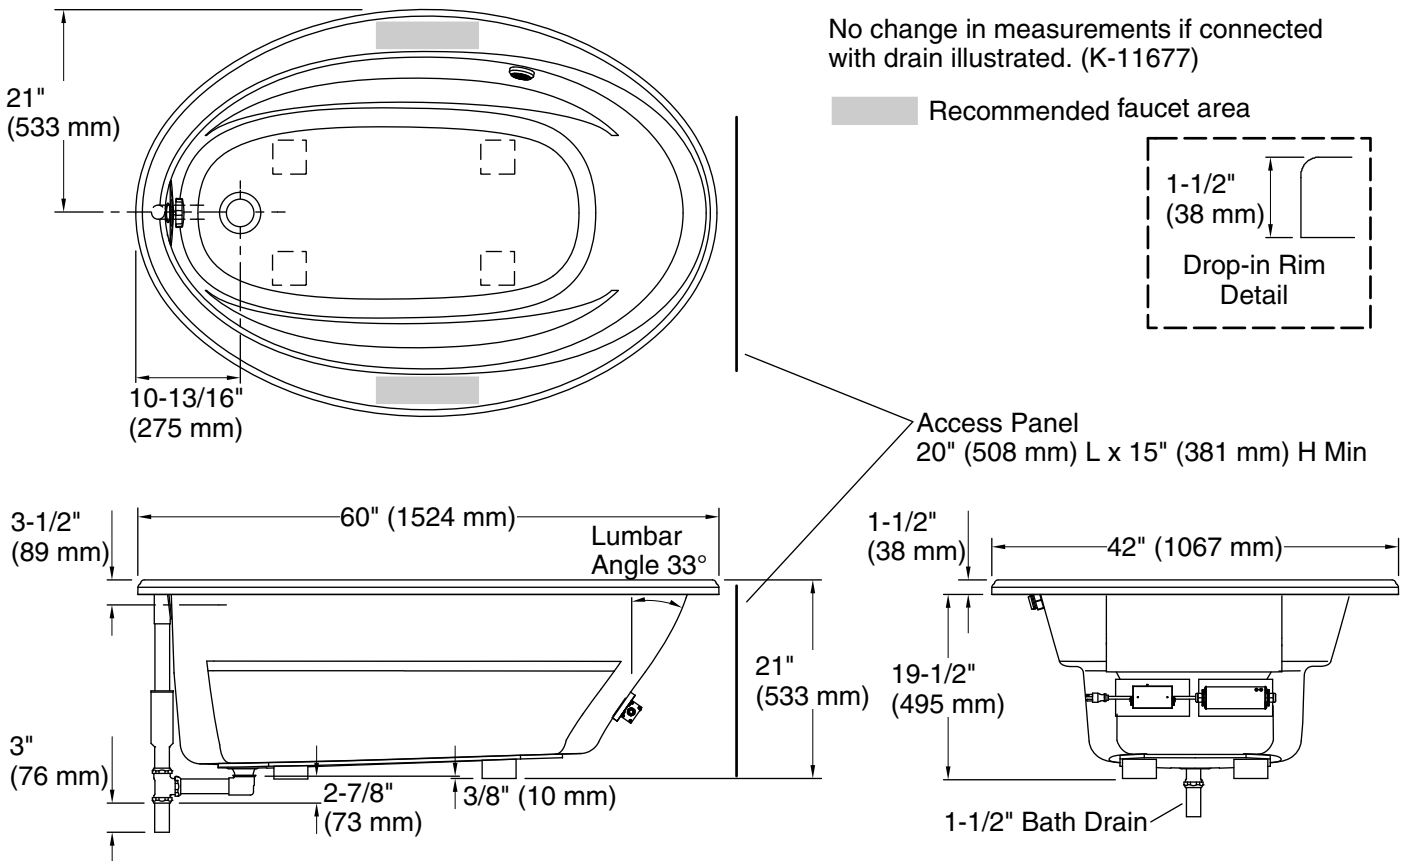

Required Electrical Service

One circuit required, protected with Class A Ground-Fault Circuit-Interrupter (GFCI). Outside North America, this device may be known as a Residual Current Device (RCD).

Heated Surface: 120 V, 15 A, 60 Hz

Technical Information

All product dimensions are nominal.

Installation:	Drop-in, Under-mount
Drain location:	End
Basin area, bottom:	43" x 21-9/16" (1092 mm x 548 mm)
Basin area, top:	53-1/2" x 32-1/8" (1359 mm x 816 mm)
Weight:	75 lbs (34 kg)
Minimum floor load:	33 lbs/ft² (161.1 kg/m²)
Water depth:	15" (381 mm)
Water capacity:	57 gal (215.8 L)
Template:	Drop-in, 1042556-7, required, included
Electrical component rating:	Heated Surface: 120 V, 0.5 A, 60 Hz, 65 W

Notes

Measure your actual product for rough-in details. Install this product according to the installation instructions.

The hot water supply should be 70% of the capacity of the bath or greater. Installations will vary.

Kit is required for under-mount installations (sold separately).