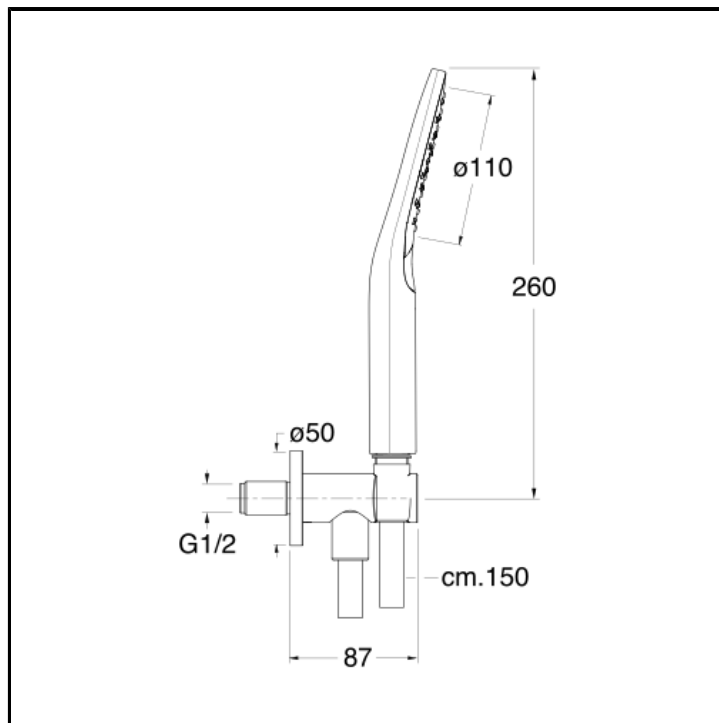

# CRIPD636

Hand shower holder with wall outlet, anti-lime 3 functions hand shower and LONG LIFE flexible hose