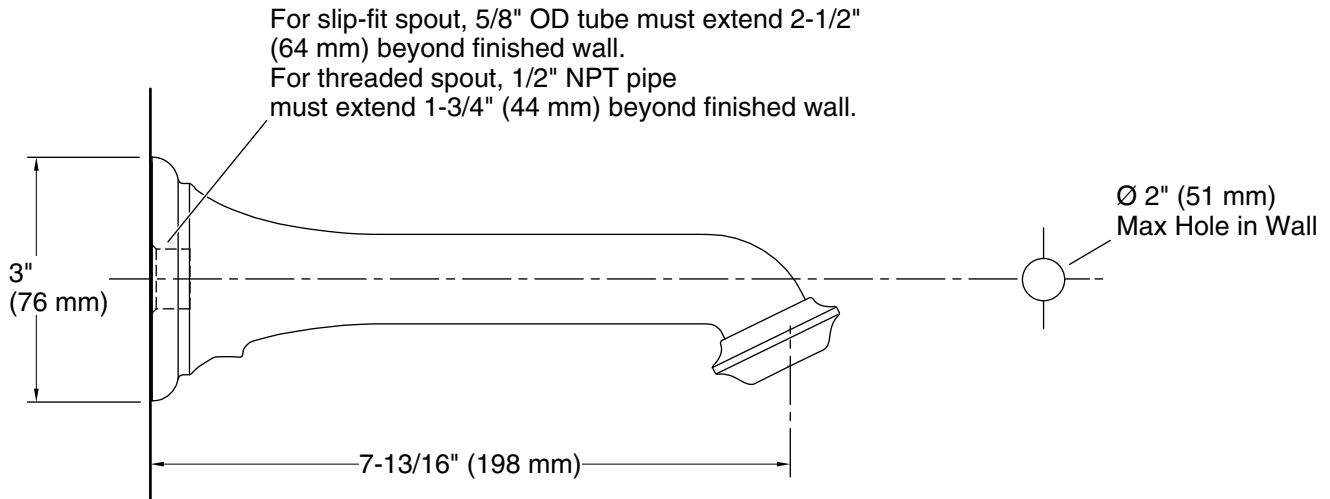

Material

- Metal construction.

Installation

- Wall-mount installation with slip-fit connection and NPT threads.

Recommended Products/Accessories

K-23723 Faucet cleaner

Codes/Standards

ASME A112.18.1/CSA B125.1

Technical Information

All product dimensions are nominal.

Spout:

Spout reach: 8-7/16" (214 mm)

Notes

Install this product according to the installation guide.