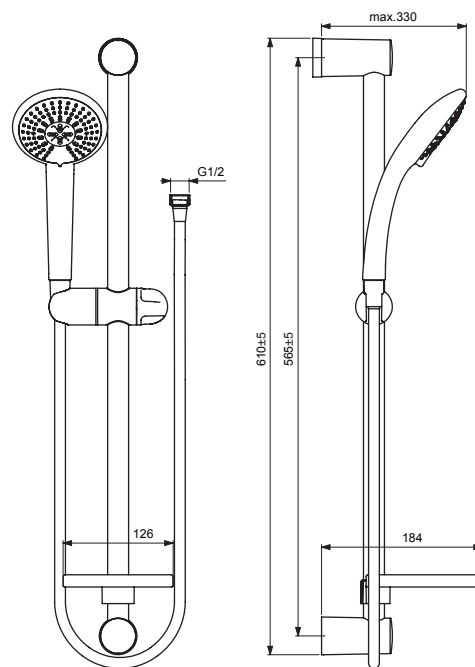

BA211AA

BA212AA

Pos.	Signify	Spare parts-Nr.	Quantity
1	Sliding bar,L600mm		1 Pcs.
2	Handspray 100mm 1F	BA209AA	1 Pcs.
2a	Handspray 100mm 3F	BA210AA	1 Pcs.
3	Slider	B960155AA	1 Pcs.
4	Wall bracket set	B960154AA	1 Pcs.
5	Sh.hose 1,75m ULTRAFLEX	B8536AA	1 Pcs.
6	Soap dish-set	B961259NU	1 Pcs.