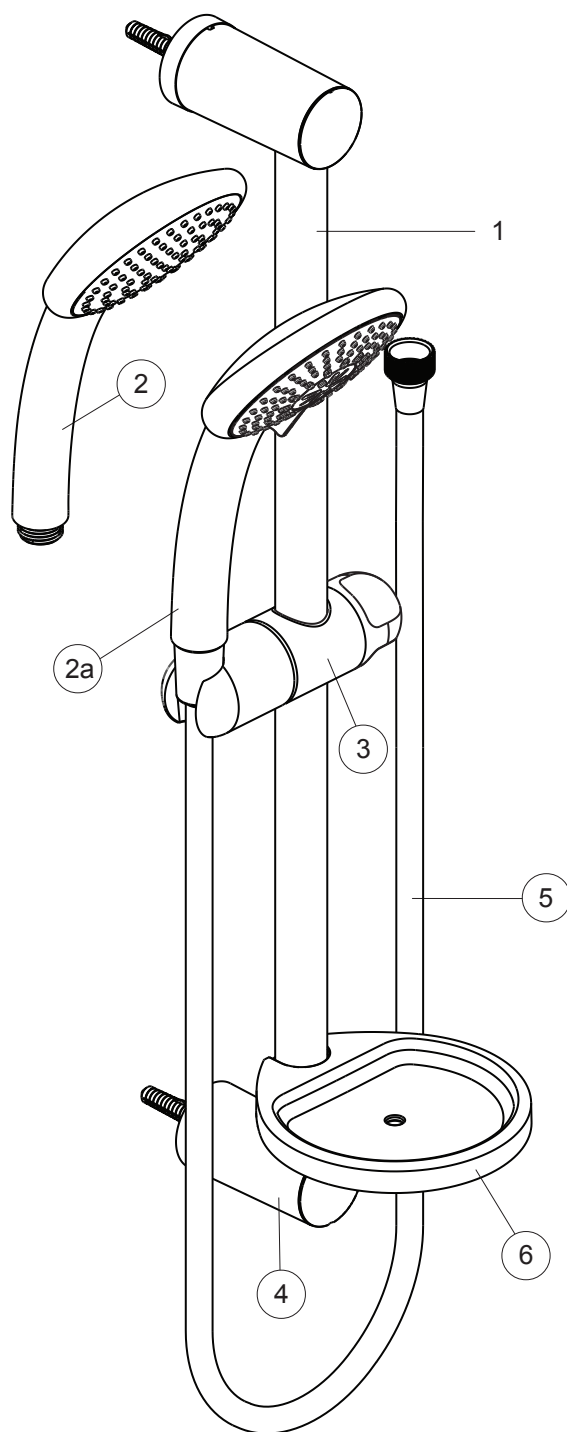

BA211AA

BA212AA

Pos.	Signify	Spare parts-Nr.	Quantity
1	Sliding bar,L600mm		1 Pcs.
2	Handspray 100mm 1F	BA209AA	1 Pcs.
2a	Handspray 100mm 3F	BA210AA	1 Pcs.
3	Slider	B960155AA	1 Pcs.
4	Wall bracket set	B960154AA	1 Pcs.
5	Sh.hose 1,75m ULTRAFLEX	B8536AA	1 Pcs.
6	Soap dish-set	B961259NU	1 Pcs.