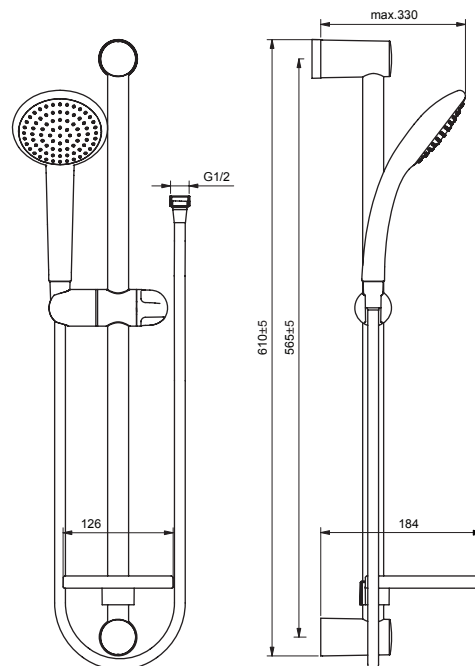

BA211AA

BA212AA

Pos.	Signify	Spare parts-Nr.	Quantity
1	Sliding bar,L600mm		1 Pcs.
2	Handspray 100mm 1F	BA209AA	1 Pcs.
2a	Handspray 100mm 3F	BA210AA	1 Pcs.
3	Slider	B960155AA	1 Pcs.
4	Wall bracket set	B960154AA	1 Pcs.
5	Sh.hose 1,75m ULTRAFLEX	B8536AA	1 Pcs.
6	Soap dish-set	B961259NU	1 Pcs.