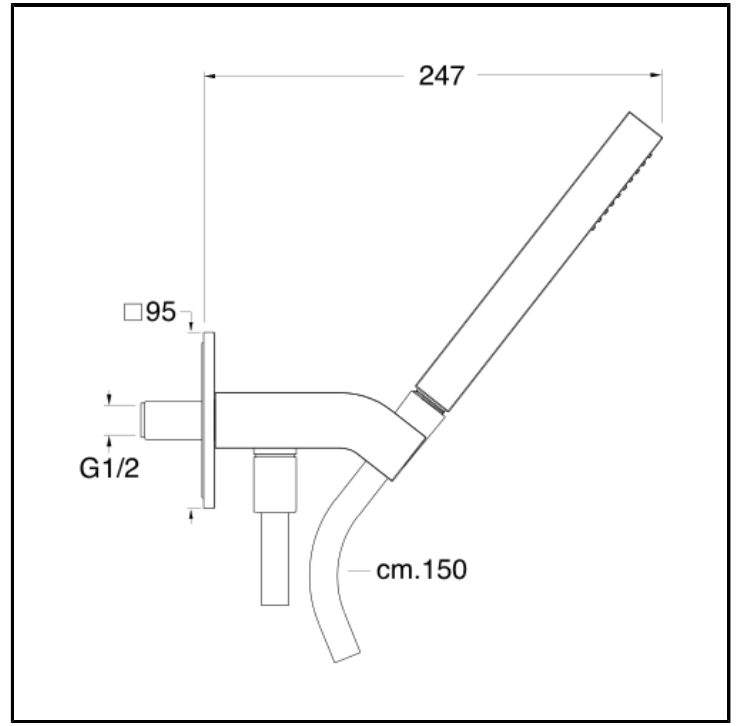

CRIPD613

Curved shower bracket with integrated water outlet, LONG LIFE flexible hose and ABS anti-lime hand shower

FINITURE

 Chrome

CHARACTERISTICS

-

FEATURES FROM TECHNOLOGIES

-