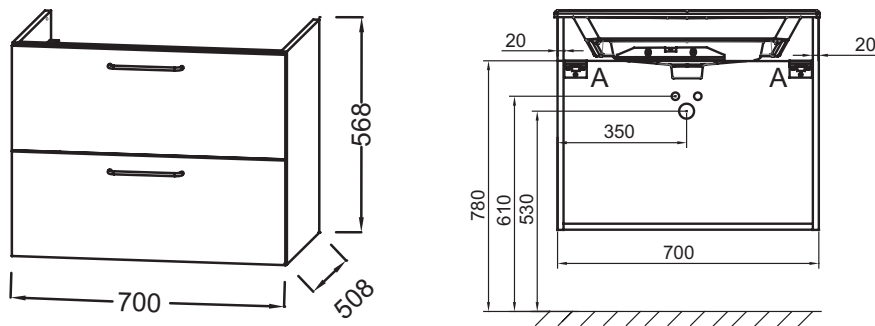

EB2521-R6

Collection: ODÉON RIVE GAUCHE

Finish*:

Main features:

Features

- DIMENSIONS: 70 x 50.80 x 56.80 cm
- MATERIAL: Lacquer or melamine
- NORMS AND REGULATION: NF
- VERSION: White handle
- INSIDE FINISH: Gris
- ADDITIONAL INFORMATION: tap, vanity top/basin and fixings set not included

- WEIGHT: 31 kg
- INSTALLATION TYPE: Wall-hung
- STORAGE TYPE: Drawer
- HANDLE : Attached wire handle
- FIXING: Installer selects fixings set according to wall support

Consumer benefits

- SOUND COMFORT: Drawers equipped with a damper close system
- PERFECT FINISH: Wide choice of finishes

Installation benefits

- EASY INSTALLATION: Assembled cabinet

Required products

- EXAX112-Z: Vanity top 70 cm
- EB2561: Frosted glass vanity top, 71 cm

Technical drawing

Product Specification: Base unit for vanity top 70 cm, 2 drawers, white wire handles.. EB2521-R6. Collection: ODÉON RIVE GAUCHE. DIMENSIONS: 70 x 50.80 x 56.80 cm. WEIGHT: 31 kg. MATERIAL: Lacquer or melamine. INSTALLATION TYPE: Wall-hung. NORMS AND REGULATION: NF. STORAGE TYPE: Drawer. VERSION: White handle. HANDLE : Attached wire handle. INSIDE FINISH: Gris. FIXING: Installer selects fixings set according to wall support. ADDITIONAL INFORMATION: tap, vanity top/basin and fixings set not included.