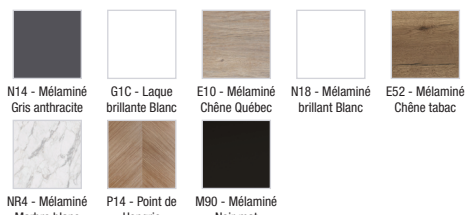

EB2521-R6

Collection: ODÉON RIVE GAUCHE

Finish*:

Main features:

Features

- DIMENSIONS: 70 x 50.80 x 56.80 cm
- MATERIAL: Lacquer or melamine
- NORMS AND REGULATION: NF
- VERSION: White handle
- INSIDE FINISH: Gris
- ADDITIONAL INFORMATION: tap, vanity top/basin and fixings set not included

Installation benefits

- EASY INSTALLATION: Assembled cabinet

Required products

- EXAX112-Z: Vanity top 70 cm
- EB2561: Frosted glass vanity top, 71 cm

Technical drawing

Product Specification: Base unit for vanity top 70 cm, 2 drawers, white wire handles.. EB2521-R6. Collection: ODÉON RIVE GAUCHE. DIMENSIONS: 70 x 50.80 x 56.80 cm. WEIGHT: 31 kg. MATERIAL: Lacquer or melamine. INSTALLATION TYPE: Wall-hung. NORMS AND REGULATION: NF. STORAGE TYPE: Drawer. VERSION: White handle. HANDLE : Attached wire handle. INSIDE FINISH: Gris. FIXING: Installer selects fixings set according to wall support. ADDITIONAL INFORMATION: tap, vanity top/basin and fixings set not included.