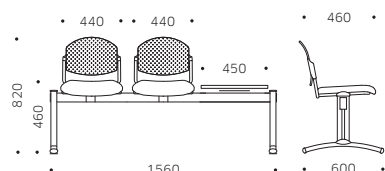

MISURE E VARIANTI SIZES AND VARIANTS

RN2TL

CERTIFICAZIONI CERTIFICATIONS

EN 16139 EN 1022 EN 1728 Test by CATAS

FINITURE FINISHES

PARTI METALLICHE METAL PARTS

Cromato, verniciato nero o argento (RAL 9006) / Chromed, black or silver (RAL 9006) / Chrome, verni couleur noir ou argent (RAL 9006) / Cromo, acabado en negro o plateado (RAL 9006)

PARTI IN PLASTICA PLASTIC PARTS

Nero / Black / Noir / Negro

PARTI IN LAMINATO LAMINATED PARTS

Grigio antracite / Anthracite grey / Gris anthracite / Gris antracita

ACCESSORI ACCESSORIES

BRACCIOLO ARMREST

Polipropilene / Polypropylene / Polypropylène / Polipropileno
Poliuretano (per scrittoio) / Polyurethane (for writing tablet) / Polyuréthane (pour écritoire) / Poliuretano (para escritorio)

BASE BASE

Libera / Free / Libre / Libre
Per fissaggio a suolo / With floor fixing / Avec fixation au sol / Con fijación al suelo

TAVOLETTA SCRITTOIO WRITING TABLET

Polipropilene / Polypropylene / Polypropylène / Polipropileno

TAVOLINO SIDE TABLE

Laminato HPL / Laminated HPL / Stratifié HPL / Laminado HPL

TERMINALI GLIDES

Materiale plastico / Plastic / En plastique / Patas de plástico

RIVESTIMENTI COVERINGS

tessuto
fabric
tissu
tela

AG - AR - AL - BR - BB - BL - CE - CR - CT - DB - ET

rete
netting
réseau
red

RE

DOTAZIONI MECCANICHE TECHNICAL FEATURES

Piedini regolabili in altezza / Tavolettta scrittoio antipánico

EN Height adjustable feet / Anti-panic writing tablet

FR Pieds réglables en hauteur / Tablette écritoir anti-panique

ES Patas ajustables en altura / Escritorio antipánico