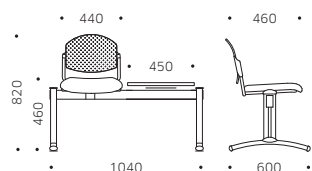

MISURE E VARIANTI SIZES AND VARIANTS

RN1TL

CERTIFICAZIONI CERTIFICATIONS

EN 16139 EN 1022 EN 1728 Test by CATAS

FINITURE FINISHES

PARTI METALLICHE METAL PARTS

Cromato, verniciato nero o argento (RAL 9006) / Chromed, black or silver (RAL 9006) / Chrome, verni couleur noir ou argent (RAL 9006) / Cromo, acabado en negro o plateado (RAL 9006)

PARTI IN PLASTICA PLASTIC PARTS

Nero / Black / Noir / Negro

PARTI IN LAMINATO LAMINATED PARTS

Grigio antracite / Anthracite grey / Gris anthracite / Gris antracita

ACCESSORI ACCESSORIES

BRACCIOLO ARMREST

Polipropilene / Polypropylene / Polypropylène / Polipropileno
Poliuretano (per scrittoio) / Polyurethane (for writing tablet) / Polyuréthane (pour écritoire) / Poliuretano (para escritorio)

BASE BASE

Libera / Free / Libre / Libre
Per fissaggio a suolo / With floor fixing / Avec fixation au sol / Con fijación al suelo

TAVOLETTA SCRITTOIO WRITING TABLET

Polipropilene / Polypropylene / Polypropylène / Polipropileno

TAVOLINO SIDE TABLE

Laminato HPL / Laminated HPL / Stratifié HPL / Laminado HPL

TERMINALI GLIDES

Materiale plastico / Plastic / En plastique / Patas de plástico

RIVESTIMENTI COVERINGS

tessuto
fabric
tissu
tela

AG - AR - AL - BR - BB - BL - CE - CR - CT - DB - ET

rete
netting
réseau
red

RE

DOTAZIONI MECCANICHE TECHNICAL FEATURES

Piedini regolabili in altezza / Tavolettta scrittoio antipánico

EN Height adjustable feet / Anti-panic writing tablet

FR Pieds réglables en hauteur / Tablette écritoir anti-panique

ES Patas ajustables en altura / Escritorio antipánico