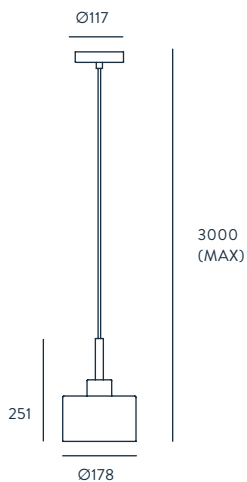

# SNOW FLAKE

DESIGNED BY JANA CHANG / 2014

**C1179**