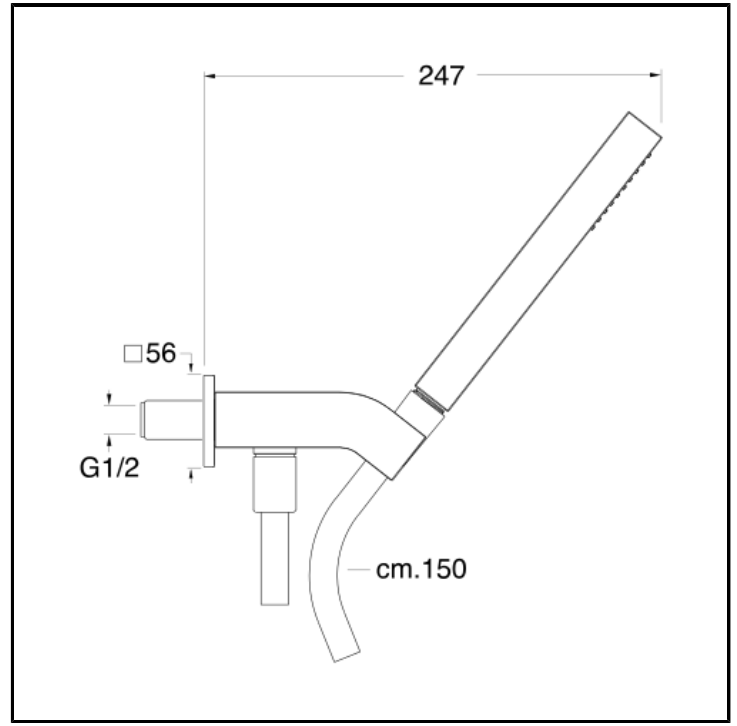

CRIPD623

Curved shower bracket with integrated water outlet, LONG LIFE flexible hose and ABS anti-lime hand shower

FINITURE

 Chrome

CHARACTERISTICS

-

FEATURES FROM TECHNOLOGIES

-