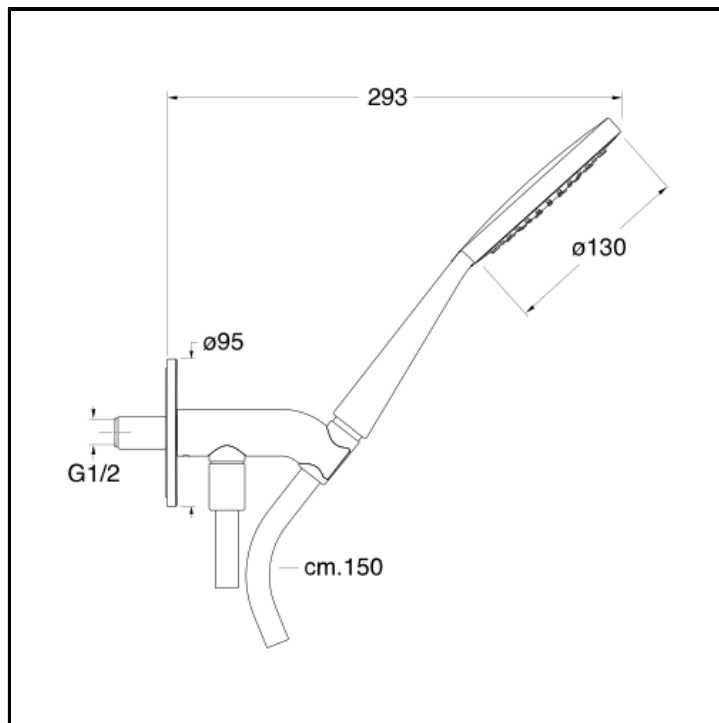

# CRIPD624

Curved shower bracket with integrated water outlet, LONG LIFE flexible hose and anti-lime hand shower