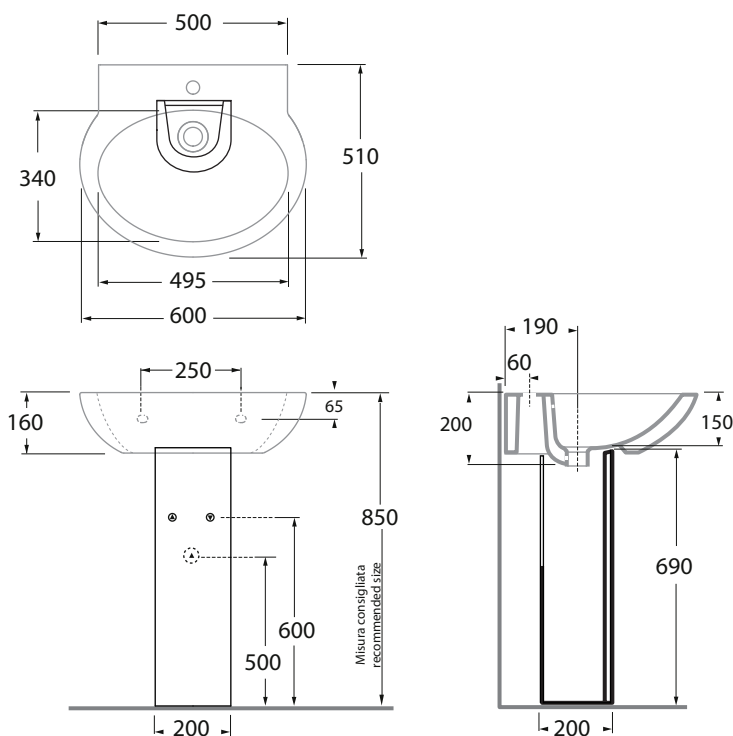

FACLT00000000

colonna/pedestal

codice
code

Colonna Fast terra.
Fast ceramic pedestal.

bianco lucido/ shiny white

PACLT0000000BI

Lavabo Fast monoforo sospeso o su colonna.
Fast cm 64,5 wall-hung on pedestal 1 taphole washbasin.

bianco lucido/ shiny white

FALP06051TOMBI

CM 20x20xh69

plt italy pz.24 - plt export pcs.36

kg 13,5

scala/scale 1:20 dimensioni/dimensions in mm

Complementi/complements:

Codice
code

Piletta automatica con troppo pieno
Automatic waste system with over flow

kg 0,5

PILTR

TECHNICAL SHEET n°: 01	DESIGNER: OFFICINA AZZURRA	CODE: PACLT0000000	Azzurra sanitari in ceramica S.p.a. via Civita Castellana snc 01030 Castel S.Elia (VT) - ITALY Tel. +39.0761 518155 Fax. +39.0761 514560	
SHEET FORMAT: A4	ISO	REVISION: 01	SCALE: 1:20	DATE: 12/09/2019
REGULATIONS: CE EN 14688 / EN31 / Dop-14688 *				
All the measurements respect the tolerances provided by the "AZZURRA QUALITY GUIDELINES".				