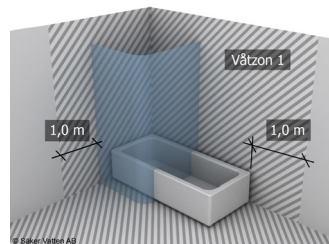

Hafa®

Hafa
Svarvaregatan 5, Box 525
SE-301 80 Halmstad
SWEDEN

Garanti/Warranty.
Service, resevdelar/spare-parts
Sweden: Tel: +46 (0)35 15 44 75
Norway: Tel: +47 69 31 02 30
Finland: Puh: 0207 43 50 00

www.hafa.se
www.hafa.dk
www.hafabad.no
www.hafa.se
www.hafabathroom.ru
www.hafa.eu

E-mail:
service@hafa.se
service@hafabad.no