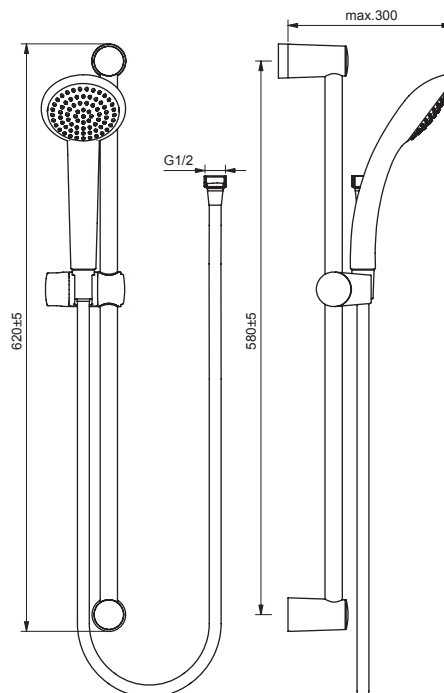

BA207AA

BA208AA

Pos.	Signify	Spare parts-Nr.	Quantity
1	Sliding bar L600mm	BA196AA	1 Pcs.
2	Handspray 80mm 1F	BA205AA	1 Pcs.
2a	Handspray 80mm 3F	BA206AA	1 Pcs.
3	Sh.hose 1,75m ULTRAFLEX	BA198AA	1 Pcs.
4	Wall bracket set LOW ECONOMIC	B961261AA	1 Pcs.
5	Slider	B964958AA	1 Pcs.