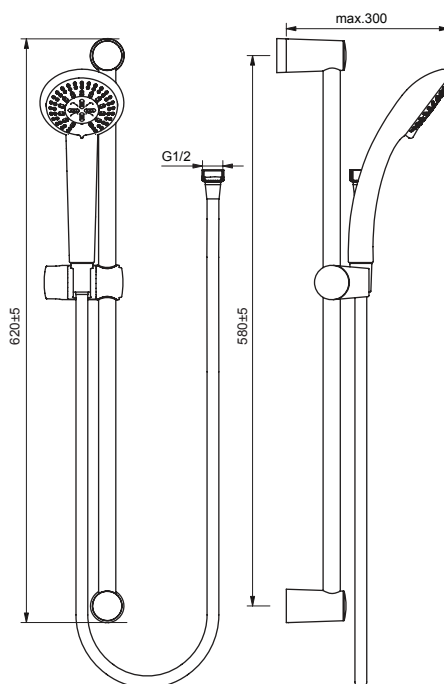

BA207AA

BA208AA

Pos.	Signify	Spare parts-Nr.	Quantity
1	Sliding bar L600mm	BA196AA	1 Pcs.
2	Handspray 80mm 1F	BA205AA	1 Pcs.
2a	Handspray 80mm 3F	BA206AA	1 Pcs.
3	Sh.hose 1,75m ULTRAFLEX	BA198AA	1 Pcs.
4	Wall bracket set LOW ECONOMIC	B961261AA	1 Pcs.
5	Slider	B964958AA	1 Pcs.