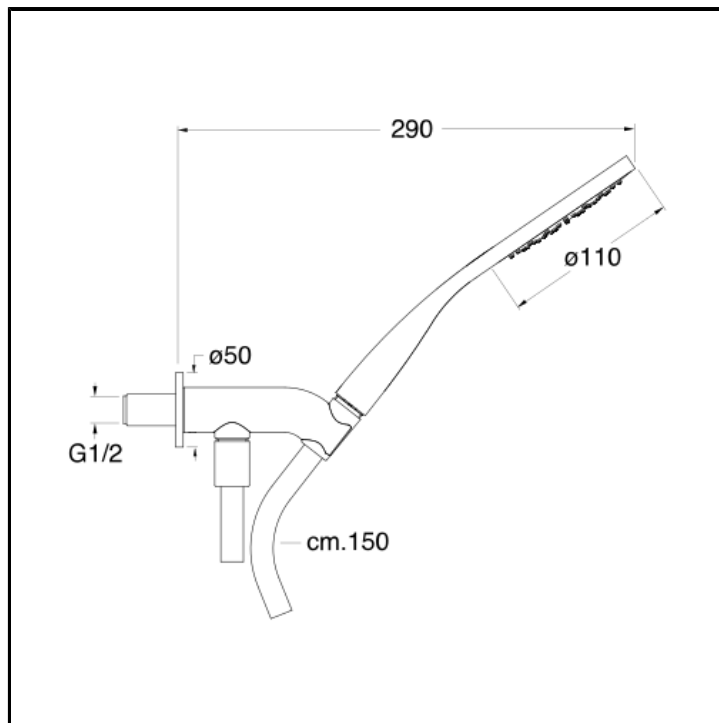

CRIPD625

Curved shower bracket with integrated water outlet, LONG LIFE flexible hose and anti-lime hand shower

FINITURE

 Chrome

CHARACTERISTICS

-

FEATURES FROM TECHNOLOGIES

-