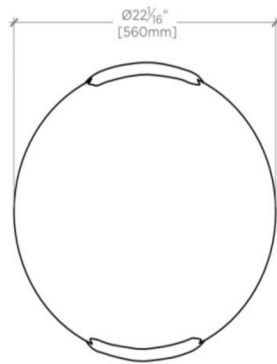

ISLA

Isla 22" Round Wall Mounted Mirror

ISMR01

SHOWN IN ISLA 22" ROUND WALL MOUNTED MIRROR | ISMR01

TECHNICAL DETAILS

Suggested Application: Bath

INSPIRATION

Pure, timeless, unique and versatile - sculptural organic forms meet advanced engineering in this inspiring collection of fittings, hardware and accessories.

PRODUCT FEATURES

Round mirror is 22" in diameter

Mirror brackets are solid brass

Stocked in Nickel, Unlacquered Brass, Burnished Nickel, and Burnished Brass finishes

WATERWORKS

ISLA

Isla 22" Round Wall Mounted Mirror

ISMR01

TOP VIEW SCALE: 1"=1'-0"

BACK VIEW SCALE: 1"=1'-0"

FRONT VIEW SCALE: 1"=1'-0"

SIDE VIEW SCALE: 1"=1'-0"