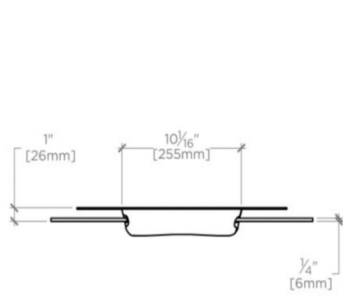

ISLA

Isla 22" Round Wall Mounted Mirror

ISMR01

SHOWN IN ISLA 22" ROUND WALL MOUNTED MIRROR | ISMR01

TECHNICAL DETAILS

Suggested Application: Bath

INSPIRATION

Pure, timeless, unique and versatile - sculptural organic forms meet advanced engineering in this inspiring collection of fittings, hardware and accessories.

PRODUCT FEATURES

Round mirror is 22" in diameter

Mirror brackets are solid brass

Stocked in Nickel, Unlacquered Brass, Burnished Nickel, and Burnished Brass finishes

WATERWORKS

ISLA

Isla 22" Round Wall Mounted Mirror

ISMR01

TOP VIEW SCALE: 1"=1'-0"

BACK VIEW SCALE: 1"=1'-0"

FRONT VIEW SCALE: 1"=1'-0"

SIDE VIEW SCALE: 1"=1'-0"