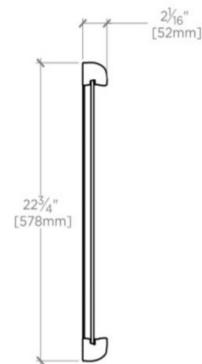

ISLA

Isla 22" Round Wall Mounted Mirror

ISMR01

SHOWN IN ISLA 22" ROUND WALL MOUNTED MIRROR | ISMR01

TECHNICAL DETAILS

Suggested Application: Bath

INSPIRATION

Pure, timeless, unique and versatile - sculptural organic forms meet advanced engineering in this inspiring collection of fittings, hardware and accessories.

PRODUCT FEATURES

Round mirror is 22" in diameter

Mirror brackets are solid brass

Stocked in Nickel, Unlacquered Brass, Burnished Nickel, and Burnished Brass finishes

WATERWORKS

ISLA

Isla 22" Round Wall Mounted Mirror

ISMR01

TOP VIEW SCALE: 1"=1'-0"

BACK VIEW SCALE: 1"=1'-0"

FRONT VIEW SCALE: 1"=1'-0"

SIDE VIEW SCALE: 1"=1'-0"