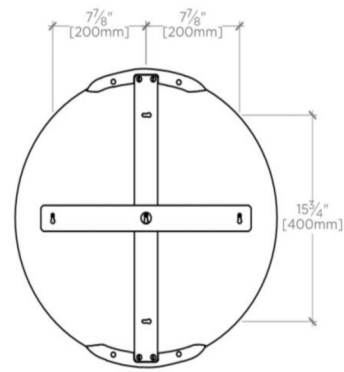

ISLA

Isla 22" Round Wall Mounted Mirror

ISMR01

SHOWN IN ISLA 22" ROUND WALL MOUNTED MIRROR | ISMR01

TECHNICAL DETAILS

Suggested Application: Bath

INSPIRATION

Pure, timeless, unique and versatile - sculptural organic forms meet advanced engineering in this inspiring collection of fittings, hardware and accessories.

PRODUCT FEATURES

Round mirror is 22" in diameter

Mirror brackets are solid brass

Stocked in Nickel, Unlacquered Brass, Burnished Nickel, and Burnished Brass finishes

WATERWORKS

ISLA

Isla 22" Round Wall Mounted Mirror

ISMR01

TOP VIEW SCALE: 1"=1'-0"

BACK VIEW SCALE: 1"=1'-0"

FRONT VIEW SCALE: 1"=1'-0"

SIDE VIEW SCALE: 1"=1'-0"