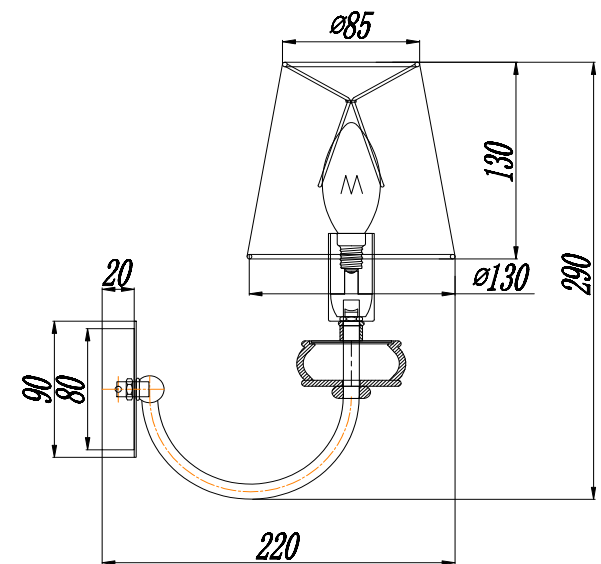

Instruction

ARM006WL-01G

1 x E14 (40W)

Model: ARM006WL-01G
Collection: Elegant
Series: Roma

Wall Lamps