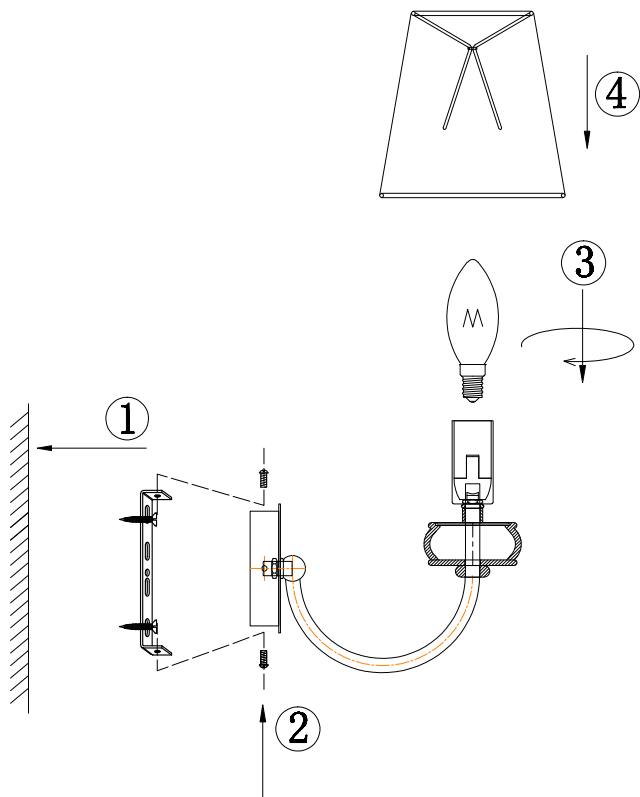

Instruction

ARM006WL-01G

1 x E14 (40W)

Model: ARM006WL-01G
Collection: Elegant
Series: Roma

Wall Lamps