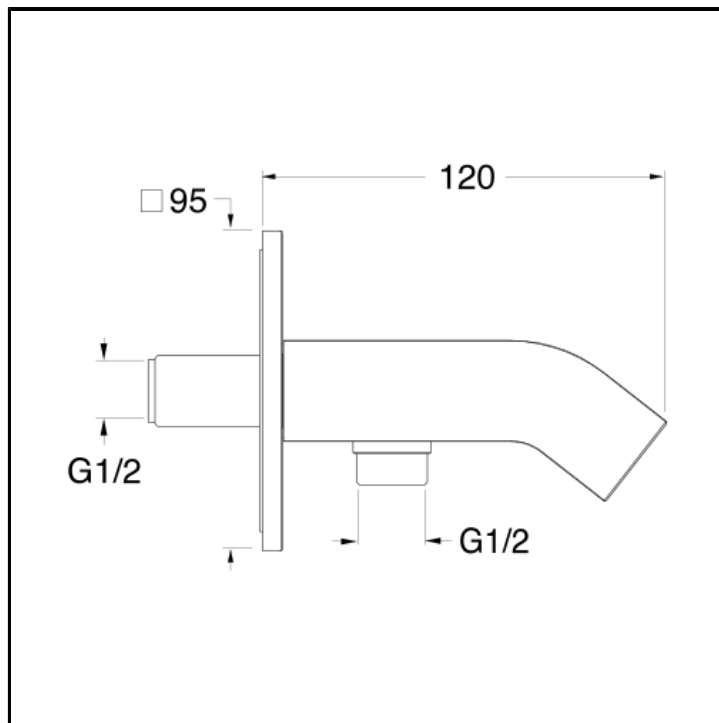

CRIPD617

Curved shower bracket with integrated water outlet

FINITURE

-  Chrome
-  Polished black chrome
-  Brushed black chrome
-  Brushed metallic
-  Yellow gold oro
-  PVD polished rose gold
-  PVD brushed rose gold