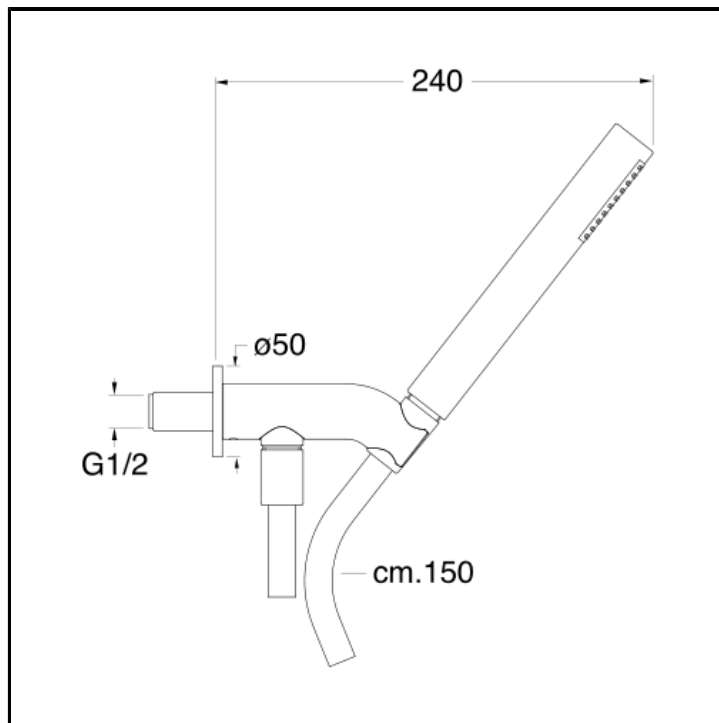

CRIPD626

Curved shower bracket with integrated water outlet, LONG LIFE flexible hose and ABS anti-lime hand shower

FINITURE

 Chrome

CHARACTERISTICS

-

FEATURES FROM TECHNOLOGIES

-