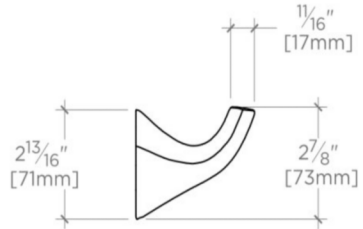

ISLA

Isla Single Robe Hook

ISRH01

SHOWN IN ISLA SINGLE ROBE HOOK| ISRH01

TECHNICAL DETAILS

Depth / Width: 3 5/16"
Height: 2 7/8"
Length: 2 3/8"
Suggested Application: Bath

INSPIRATION

Pure, timeless, unique and versatile - sculptural organic forms meet advanced engineering in this inspiring collection of fittings, hardware and accessories.

PRODUCT FEATURES

Sculpted design coordinates with other Isla items

Wall Mounted

Stocked in Nickel, Unlacquered Brass, Burnished Nickel, and Burnished Brass finishes

ISLA

Isla Single Robe Hook

ISRH01

TOP VIEW SCALE: 3"=1'-0"

ISO VIEW SCALE: 3"=1'-0"

FRONT VIEW SCALE: 3"=1'-0"

SIDE VIEW SCALE: 3"=1'-0"