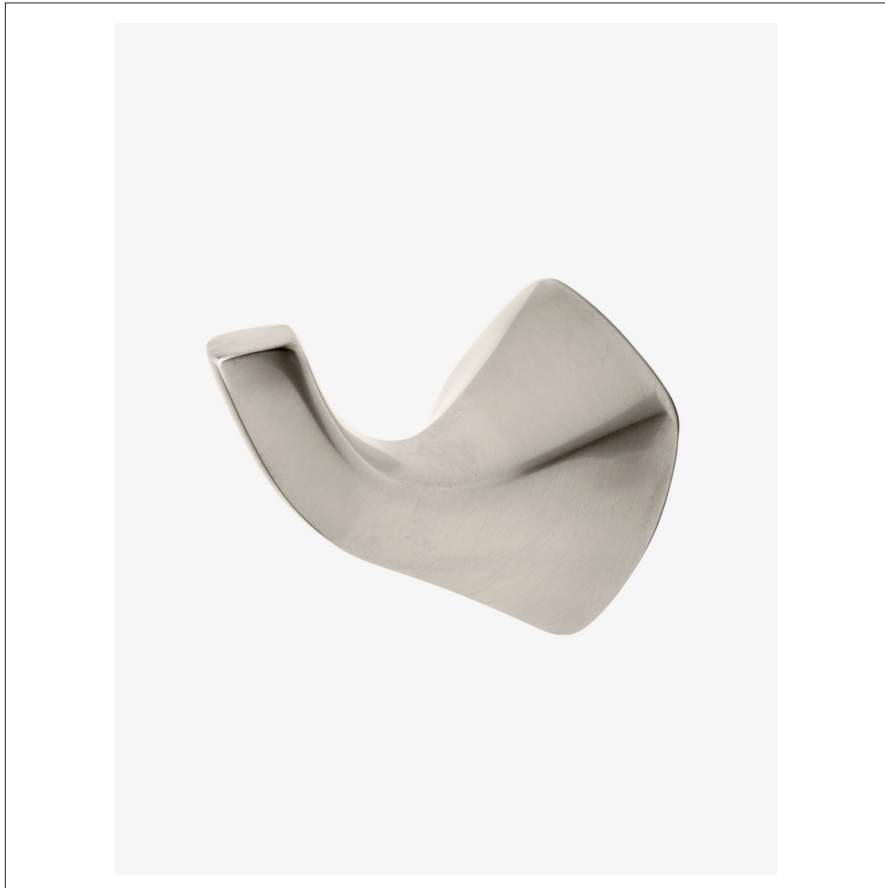

ISLA

Isla Single Robe Hook

ISRH01

SHOWN IN ISLA SINGLE ROBE HOOK| ISRH01

TECHNICAL DETAILS

Depth / Width: 3 5/16"
Height: 2 7/8"
Length: 2 3/8"
Suggested Application: Bath

INSPIRATION

Pure, timeless, unique and versatile - sculptural organic forms meet advanced engineering in this inspiring collection of fittings, hardware and accessories.

PRODUCT FEATURES

Sculpted design coordinates with other Isla items

Wall Mounted

Stocked in Nickel, Unlacquered Brass, Burnished Nickel, and Burnished Brass finishes

ISLA

Isla Single Robe Hook

ISRH01

TOP VIEW SCALE: 3"=1'-0"

ISO VIEW SCALE: 3"=1'-0"

FRONT VIEW SCALE: 3"=1'-0"

SIDE VIEW SCALE: 3"=1'-0"