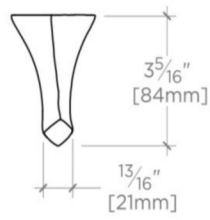

ISLA

Isla Single Robe Hook

ISRH01

SHOWN IN ISLA SINGLE ROBE HOOK| ISRH01

TECHNICAL DETAILS

Depth / Width: 3 5/16"
Height: 2 7/8"
Length: 2 3/8"
Suggested Application: Bath

INSPIRATION

Pure, timeless, unique and versatile - sculptural organic forms meet advanced engineering in this inspiring collection of fittings, hardware and accessories.

PRODUCT FEATURES

Sculpted design coordinates with other Isla items

Wall Mounted

Stocked in Nickel, Unlacquered Brass, Burnished Nickel, and Burnished Brass finishes

ISLA

Isla Single Robe Hook

ISRH01

TOP VIEW SCALE: 3"=1'-0"

ISO VIEW SCALE: 3"=1'-0"

FRONT VIEW SCALE: 3"=1'-0"

SIDE VIEW SCALE: 3"=1'-0"