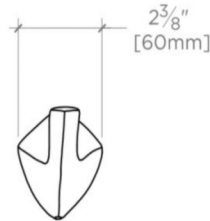

ISLA

Isla Single Robe Hook

ISRH01

SHOWN IN ISLA SINGLE ROBE HOOK| ISRH01

TECHNICAL DETAILS

Depth / Width: 3 5/16"
Height: 2 7/8"
Length: 2 3/8"
Suggested Application: Bath

INSPIRATION

Pure, timeless, unique and versatile - sculptural organic forms meet advanced engineering in this inspiring collection of fittings, hardware and accessories.

PRODUCT FEATURES

Sculpted design coordinates with other Isla items

Wall Mounted

Stocked in Nickel, Unlacquered Brass, Burnished Nickel, and Burnished Brass finishes

ISLA

Isla Single Robe Hook

ISRH01

TOP VIEW SCALE: 3"=1'-0"

ISO VIEW SCALE: 3"=1'-0"

FRONT VIEW SCALE: 3"=1'-0"

SIDE VIEW SCALE: 3"=1'-0"