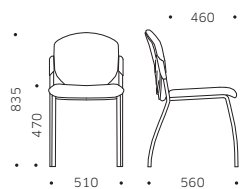

OSPITI GUEST

SULKY 201 MULTIPURPOSE CHAIR

S225C \wedge S202C \triangleright

OSPITI GUEST
SULKY 201 MULTIPURPOSE CHAIR

S225C

S202C

S215C

S201C

BASE A 4 GAMBE 4 LEGS BASE

S215C + AGGST / S225C + AGGLU

SISTEMA DI AGGANCIO LINKING DEVICE

MISURE E VARIANTI SIZES AND VARIANTS

S201C

S215C

S202C

S225C