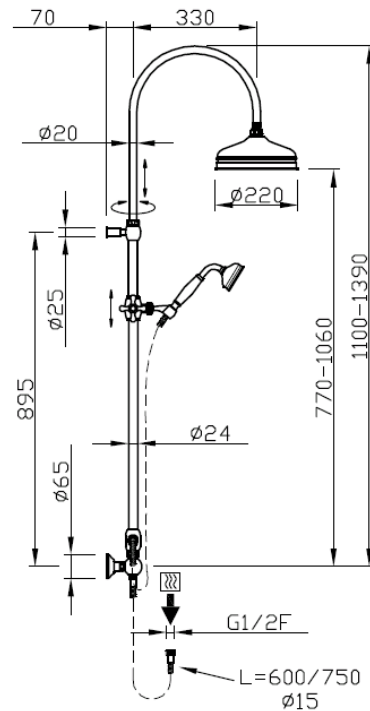

Telescopic colonial exposed

Telescopic colonial exposed
30030/ED-CR

TECHNICAL INFORMATION

Traditional telescopic and turning shower column with adjustable mounting with articulated shower holder, diverter and external holder with brass flexible hose cm 60. Ø310 non-liming inspectable and serviceable traditional shower head in brass/stainless steel. Brass inspectable and serviceable traditional one jet shower. Brass double spiral flexible hose cm 150. CHROME

Flow rate:

? Doccia o soffione?

PICTURE

SPARE PARTS

FEATURES

Rain jet

Non-liming

adjustable telescopic shower column

TECHNICAL DRAWING

FINISHINGS