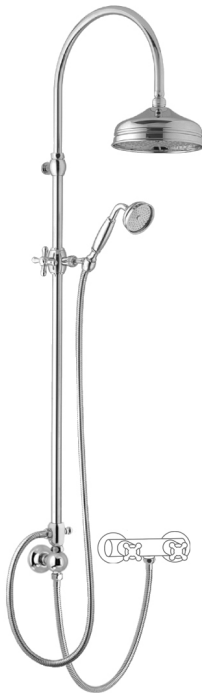

Telescopic colonial exposed

Telescopic colonial exposed
30030/ED-CR

TECHNICAL INFORMATION

Traditional telescopic and turning shower column with adjustable mounting with articulated shower holder, diverter and external holder with brass flexible hose cm 60. Ø310 non-liming inspectable and serviceable traditional shower head in brass/stainless steel. Brass inspectable and serviceable traditional one jet shower. Brass double spiral flexible hose cm 150. CHROME

Flow rate:

? Doccia o soffione?

PICTURE

SPARE PARTS

FEATURES

Rain jet

Non-liming

adjustable telescopic shower column