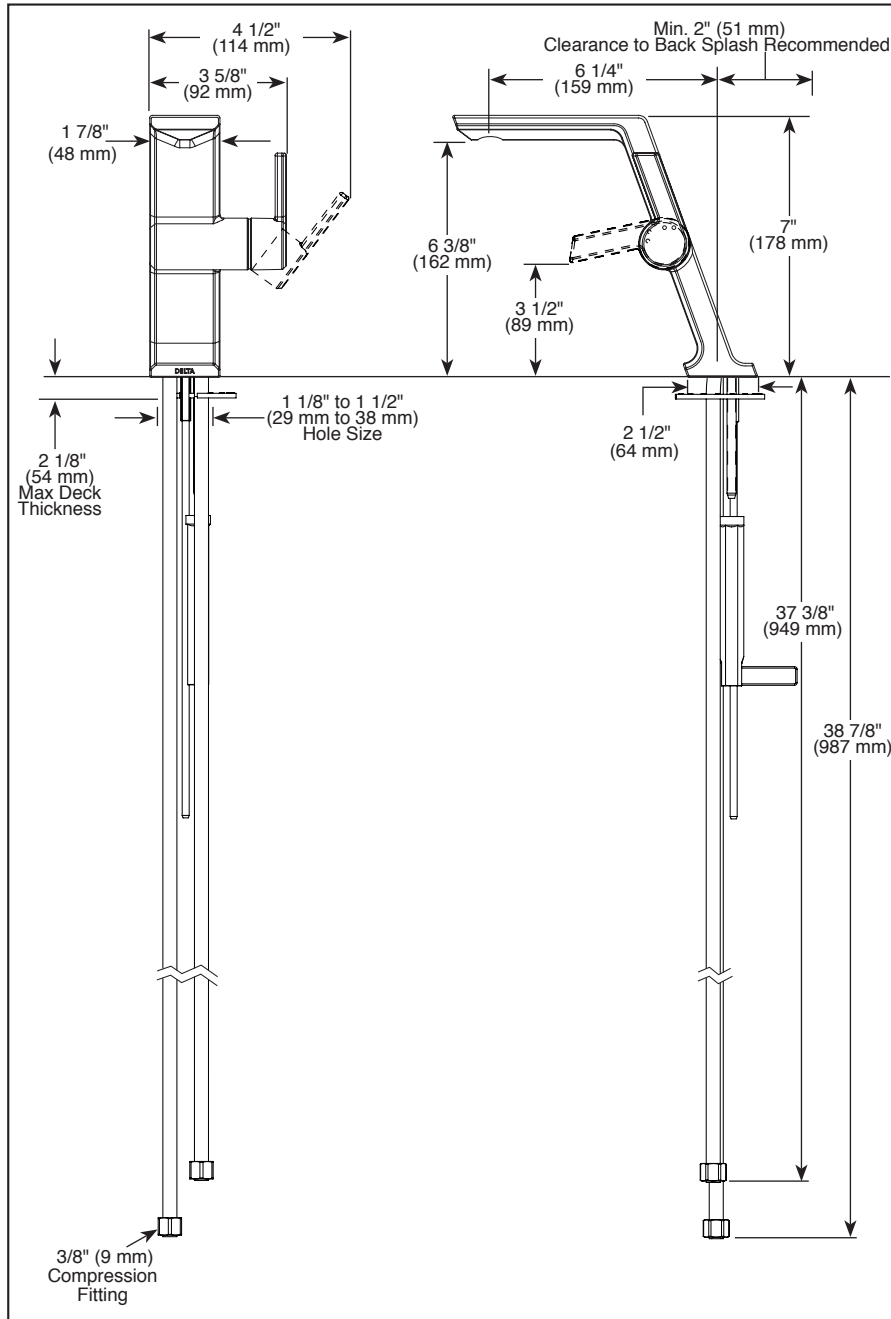

Submitted Model No.: _____

Specific Features: _____

▲ Designate Proper Finish Suffix

see what Delta can do™

BATHROOM FAUCET

- Pivotal® Bath Collection
- Single Handle Deck Mount Mid-Height Riser

FEATURES:

- Lumicoat™ Finish (brilliance finishes only) on model numbers with "PR"
- Lumicoat™ Finishes easily wipe clean without cleaners and chemicals on the products most commonly touched areas

STANDARD SPECIFICATIONS:

- Max. flow rate 1.2 gpm @ 60 psi, 4.5 L/min @ 414 kPa
- One hole mount
- Solid brass fabricated body
- Diamond coated ceramic cartridge
- 3/8" O.D. straight, staggered PEX supply tubes
- Red/blue indicator markings
- Drain sold separately