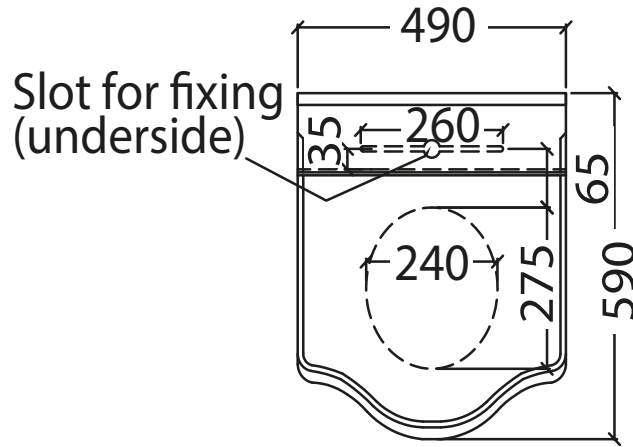

# Catchpole & Rye

Saracens Dairy,  
Pluckley,  
Kent. U.K.  
TN27 0SA.  
TEL: +44 (0)1233 840840  
EMAIL: info@catchpoleandrye.com

Product Range:  
Lavatories & Cisterns

Product Name:  
The Box Lavatory Seat

DIMENSIONAL DATA SHEET  
DATE: AUGUST 2018

NOTES:  
DIMENSIONS IN MILLIMETRES.  
WHILST EVERY EFFORT IS MADE TO ENSURE THE ACCURACY OF THESE DATA SHEETS THEY ARE SUBJECT TO CHANGE WITHOUT NOTICE AS PART OF THE COMPANY'S PRODUCT DEVELOPMENT PROCESS.