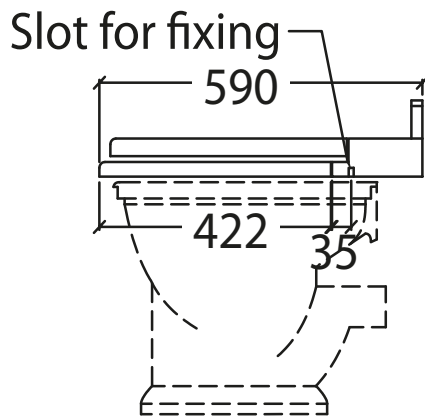

# Catchpole & Rye

Saracens Dairy,  
Pluckley,  
Kent. U.K.  
TN27 0SA.  
TEL: +44 (0)1233 840840  
EMAIL: info@catchpoleandrye.com

Product Range:  
Lavatories & Cisterns

Product Name:  
The Box Lavatory Seat

DIMENSIONAL DATA SHEET  
DATE: AUGUST 2018

NOTES:  
DIMENSIONS IN MILLIMETRES.  
WHILST EVERY EFFORT IS MADE TO ENSURE THE ACCURACY OF THESE DATA SHEETS THEY ARE SUBJECT TO CHANGE WITHOUT NOTICE AS PART OF THE COMPANY'S PRODUCT DEVELOPMENT PROCESS.