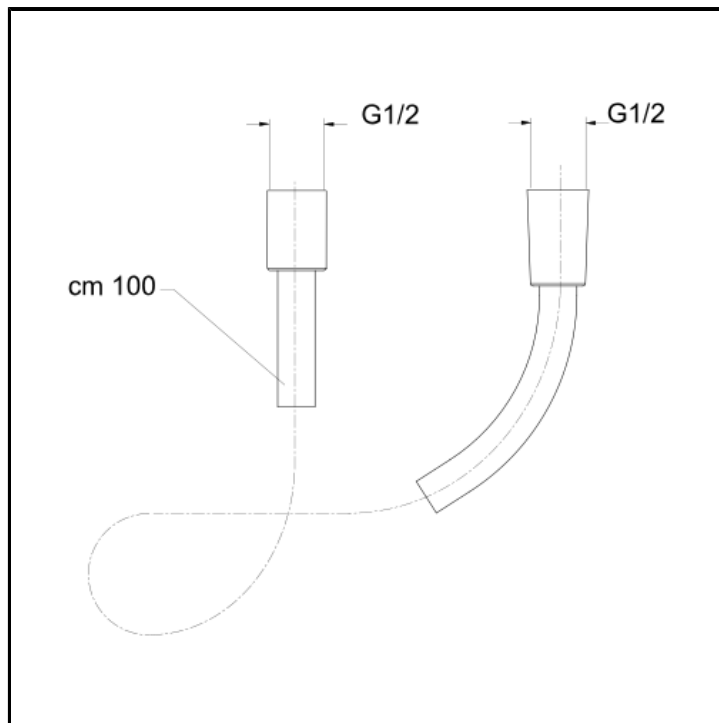

CRIPD550

100 cm 1/2"x 1/2" swivel LONG LIFE flexible hose

FINITURE

- White matt
- Chrome
- Polished black chrome
- Brushed black chrome
- Polished metallic
- Brushed metallic
- Black matt
- Yellow gold oro
- PVD brushed rose gold